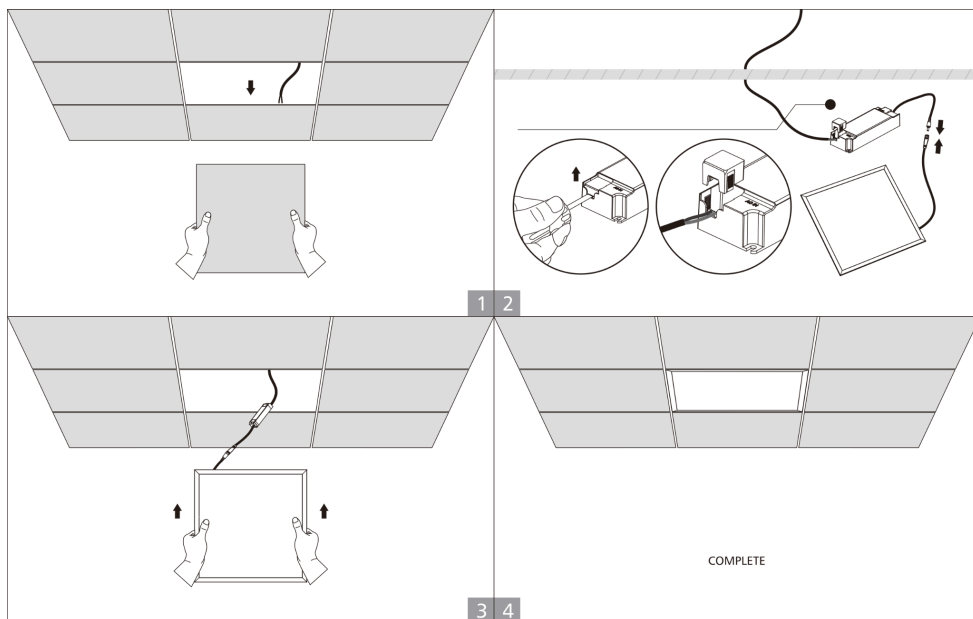

EN

This product contains an energy efficiency class D light source.

The luminaire may only be installed by an electrician. Use only the supply voltage and frequency marked on the luminaire / ballast. Turn off the power before installation or maintenance. These installation instructions must be kept and used during installation and maintenance. The light source and driver of this lamp can be replaced by professional.

Power (w)	Current (A)	T(μs)	B10	C10	B16	C16	B20	C20
40	5,36	48μs	30	30	49	49	61	61

DALI / PUSH WIRING