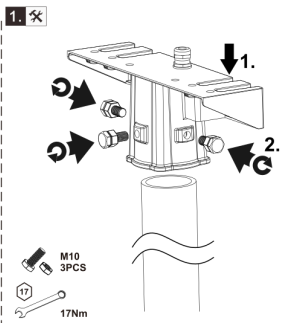

Adaptor Mounting(Optional)

Dimmable			
DIM+/DA1	purple	or	purple
DIM-/DA2	gray	or	pink
Aux 12Vdc +	pink	or	black/white
DIM+/DA1	purple	or	purple
DIM-/DA2	gray	or	pink
Aux 12Vdc +	pink	or	black/white
Aux 12Vdc -	black/white	or	orange
L	brown	or	black
N	blue	or	white
⊕GND	yellow/green	or	green
DIM+/DA1	black	or	red
DIM-/DA2	gray	or	orange
		or	blue

- The light source contained in this luminaire shall only be replaced by the manufacturer or his service agent or a similar qualified person.
- For type Y attachments: if the external flexible cable or cord of this luminaire is damaged, it shall be exclusively replaced by the manufacturer or his service agent or a similar qualified person in order to avoid a hazard.