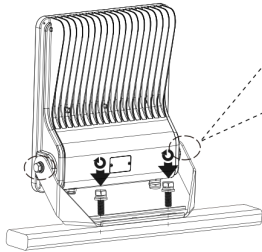

Installation

Recommended screw size: M10