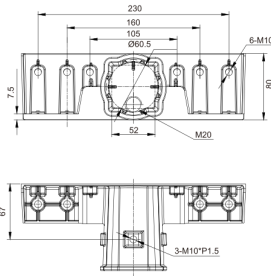

Adaptor Mounting(Optional)

Dimmable			
DIM+/DA1	purple	or	purple
DIM-/DA2	gray	or	pink
Aux 12Vdc +	pink	or	black/white
DIM+/DA1	purple	or	purple
DIM-/DA2	gray	or	pink
Aux 12Vdc +	pink	or	black/white
Aux 12Vdc -	black/white	or	orange
L	brown	or	black
N	blue	or	white
⊕GND	yellow/green	or	green
DIM+/DA1	black	or	red
DIM-/DA2	gray	or	orange
		or	blue

- The light source contained in this luminaire shall only be replaced by the manufacturer or his service agent or a similar qualified person.
- For type Y attachments: if the external flexible cable or cord of this luminaire is damaged, it shall be exclusively replaced by the manufacturer or his service agent or a similar qualified person in order to avoid a hazard.