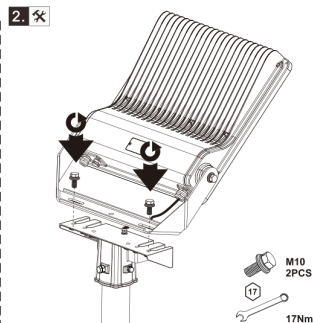

Adaptor Mounting(Optional)

Dimmable			
DIM+/DA1	purple	or	purple
DIM-/DA2	gray	or	pink
Aux 12Vdc +	pink	or	black/white
DIM+/DA1	purple	or	purple
DIM-/DA2	gray	or	pink
Aux 12Vdc +	pink	or	black/white
Aux 12Vdc -	black/white	or	orange
L	brown	or	black
N	blue	or	white
⊕GND	yellow/green	or	green
DIM+/DA1	black	or	red
DIM-/DA2	gray	or	orange
		or	blue

- The light source contained in this luminaire shall only be replaced by the manufacturer or his service agent or a similar qualified person.
- For type Y attachments: if the external flexible cable or cord of this luminaire is damaged, it shall be exclusively replaced by the manufacturer or his service agent or a similar qualified person in order to avoid a hazard.