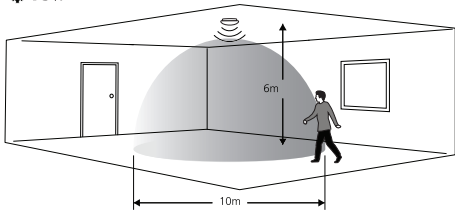

! 25/50/75/100%

⚙️ 25%

⚙️ 50%

⚙️ 75%

⚙️ 100%

Daylight threshold (⚙️ disable)
 100 Lux / 150 Lux / 200 Lux / 300 Lux /
 400 Lux / 500 Lux / 1000 Lux / Disable

Stand-by dimming level (⚙️ 10%)
 0% / 10% / 30% / 50%