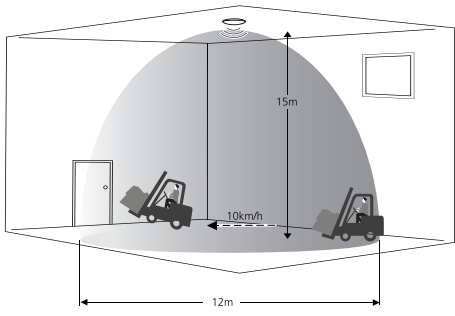

! 25/50/75/100%

⚙️ 25%

⚙️ 50%

⚙️ 75%

⚙️ 100%

Daylight threshold (⚙️ disable)
 100 Lux / 150 Lux / 200 Lux / 300 Lux /
 400 Lux / 500 Lux / 1000 Lux / Disable

Stand-by dimming level (⚙️ 10%)
 0% / 10% / 30% / 50%