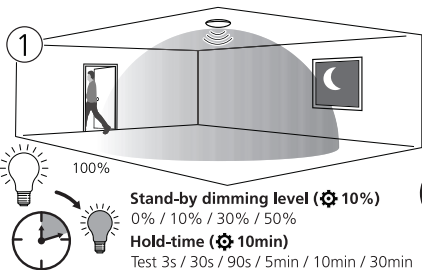

! 25/50/75/100%

⚙️ 25%

⚙️ 50%

⚙️ 75%

⚙️ 100%

Daylight threshold (⚙️ disable)
 100 Lux / 150 Lux / 200 Lux / 300 Lux /
 400 Lux / 500 Lux / 1000 Lux / Disable

Stand-by dimming level (⚙️ 10%)
 0% / 10% / 30% / 50%

Hold-time (⚙️ 10min)
 Test 3s / 30s / 90s / 5min / 10min / 30min

Stand-by time (⚙️ 10min)

10s / 5min / 10min / 30min / 1h / ∞

2825472
 Rocks PIR sensor
 Remote Controller