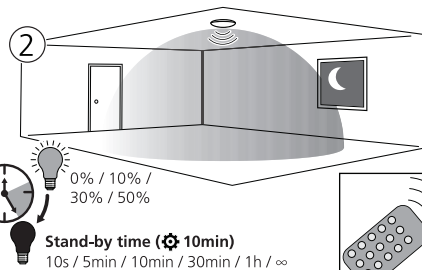

! 25/50/75/100%

⚙️ 25%

⚙️ 50%

⚙️ 75%

⚙️ 100%

Daylight threshold (⚙️ disable)
 100 Lux / 150 Lux / 200 Lux / 300 Lux /
 400 Lux / 500 Lux / 1000 Lux / Disable

Stand-by dimming level (⚙️ 10%)
 0% / 10% / 30% / 50%

Hold-time (⚙️ 10min)
 Test 3s / 30s / 90s / 5min / 10min / 30min

Stand-by time (⚙️ 10min)

10s / 5min / 10min / 30min / 1h / ∞

2825472
 Rocks PIR sensor
 Remote Controller