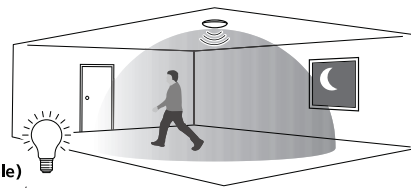

! 25/50/75/100%

⚙️ 25%

⚙️ 50%

⚙️ 75%

⚙️ 100%

Daylight threshold (⚙️ disable)
 100 Lux / 150 Lux / 200 Lux / 300 Lux /
 400 Lux / 500 Lux / 1000 Lux / Disable

Stand-by dimming level (⚙️ 10%)
 0% / 10% / 30% / 50%