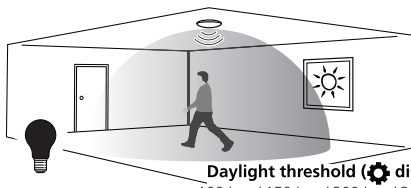

! 25/50/75/100%

⚙️ 25%

⚙️ 50%

⚙️ 75%

⚙️ 100%

Daylight threshold (⚙️ disable)
 100 Lux / 150 Lux / 200 Lux / 300 Lux /
 400 Lux / 500 Lux / 1000 Lux / Disable

Stand-by dimming level (⚙️ 10%)
 0% / 10% / 30% / 50%