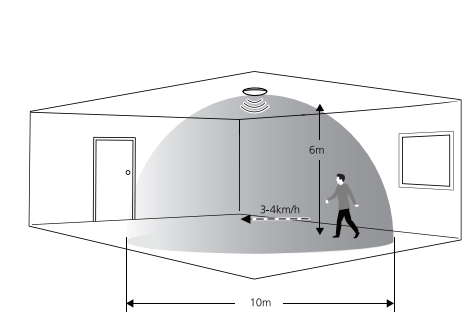

! 25/50/75/100%

⚙️ 25%

⚙️ 50%

⚙️ 75%

⚙️ 100%

Daylight threshold (⚙️ disable)
 100 Lux / 150 Lux / 200 Lux / 300 Lux /
 400 Lux / 500 Lux / 1000 Lux / Disable

Stand-by dimming level (⚙️ 10%)
 0% / 10% / 30% / 50%