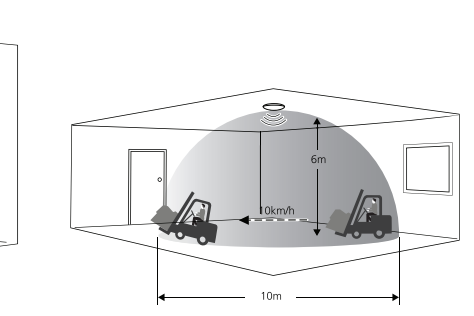

! 25/50/75/100%

⚙️ 25%

⚙️ 50%

⚙️ 75%

⚙️ 100%

Daylight threshold (⚙️ disable)
 100 Lux / 150 Lux / 200 Lux / 300 Lux /
 400 Lux / 500 Lux / 1000 Lux / Disable

Stand-by dimming level (⚙️ 10%)
 0% / 10% / 30% / 50%