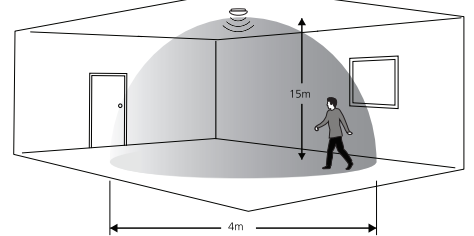

! 25/50/75/100%

⚙️ 25%

⚙️ 50%

⚙️ 75%

⚙️ 100%

Daylight threshold (⚙️ disable)
 100 Lux / 150 Lux / 200 Lux / 300 Lux /
 400 Lux / 500 Lux / 1000 Lux / Disable

Stand-by dimming level (⚙️ 10%)
 0% / 10% / 30% / 50%