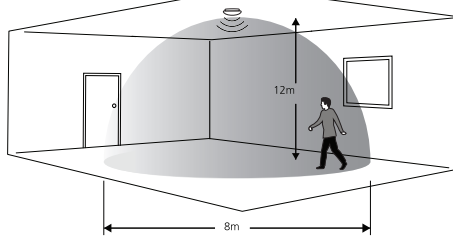

! 25/50/75/100%

⚙️ 25%

⚙️ 50%

⚙️ 75%

⚙️ 100%

Daylight threshold (⚙️ disable)
 100 Lux / 150 Lux / 200 Lux / 300 Lux /
 400 Lux / 500 Lux / 1000 Lux / Disable

Stand-by dimming level (⚙️ 10%)
 0% / 10% / 30% / 50%