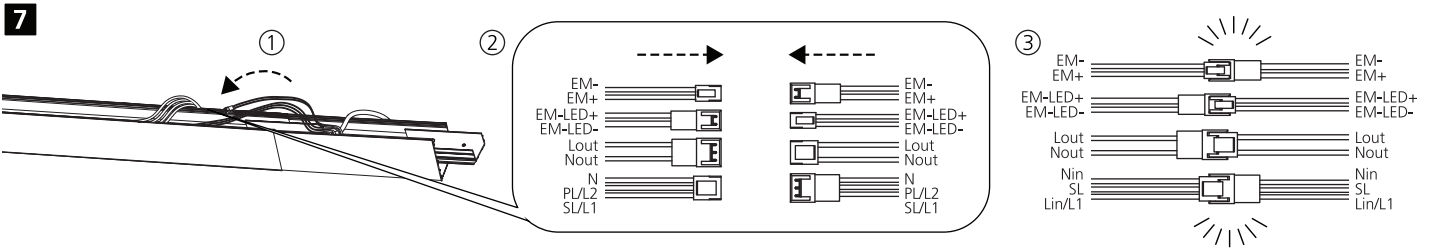

0041827, 0040827
0041822, 0040822

- ✓ 0041827, 0040827, 0041822, 0040822
- ✗ 0041812, 0040812

11 b

12 b

LED INDICATION		STATUS		DESCRIPTION
LED Colour	Status	Flashing		
		ON	OFF	
Green	●			Battery Connected and Charging
	☼	0.25 sec	0.25 sec	Functional Test in Progress
	☼	1 sec	1 sec	Duration Test in Progress
Red	●			Lamp Fault
	☼	0.25 sec	0.25 sec	Battery Fault
	☼	1 sec	1 sec	Battery Needs Replacement
	☼	1 sec	3 sec	Battery Temperature Error Temperature above 60±2°C or below 0+2° C
Red/Green	●			Emergency Mode