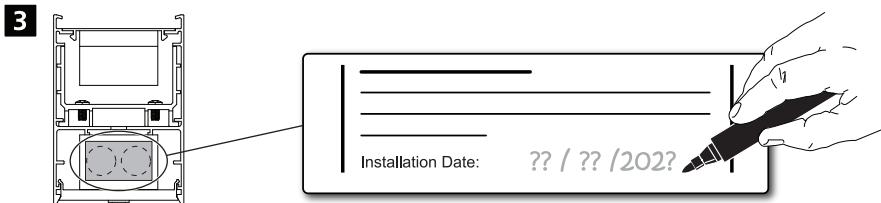

0041827, 0040827
0041822, 0040822

- ✓ 0041827, 0040827, 0041822, 0040822
- ✗ 0041812, 0040812

11 b

12 b

LED INDICATION		STATUS		DESCRIPTION
LED Colour	Status	Flashing		
		ON	OFF	
Green	●			Battery Connected and Charging
	☼	0.25 sec	0.25 sec	Functional Test in Progress
	☼	1 sec	1 sec	Duration Test in Progress
Red	●			Lamp Fault
	☼	0.25 sec	0.25 sec	Battery Fault
	☼	1 sec	1 sec	Battery Needs Replacement
	☼	1 sec	3 sec	Battery Temperature Error Temperature above 60±2°C or below 0+2° C
Red/Green	●			Emergency Mode