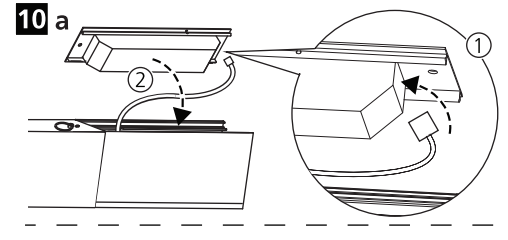

0041827, 0040827
0041822, 0040822

- ✓ 0041827, 0040827, 0041822, 0040822
- ✗ 0041812, 0040812

11 b

12 b

LED INDICATION		STATUS		DESCRIPTION
LED Colour	Status	Flashing		
		ON	OFF	
Green	●			Battery Connected and Charging
	☼	0.25 sec	0.25 sec	Functional Test in Progress
	☼	1 sec	1 sec	Duration Test in Progress
Red	●			Lamp Fault
	☼	0.25 sec	0.25 sec	Battery Fault
	☼	1 sec	1 sec	Battery Needs Replacement
	☼	1 sec	3 sec	Battery Temperature Error Temperature above 60±2°C or below 0+2° C
Red/Green	●			Emergency Mode