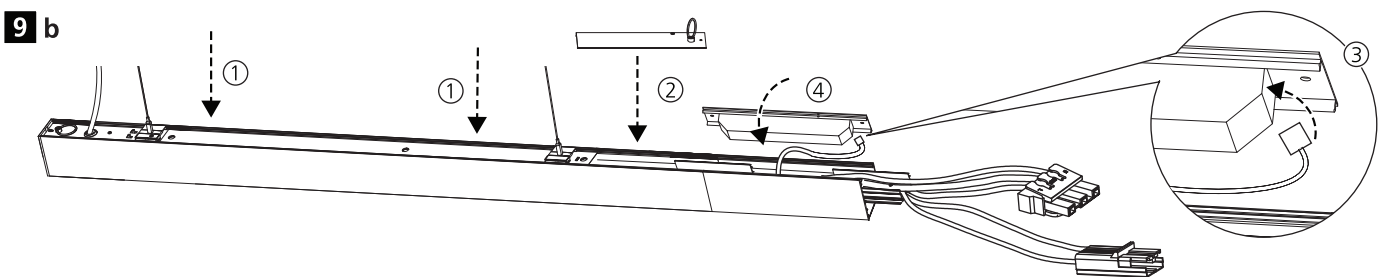

0041827, 0040827
0041822, 0040822

- ✓ 0041827, 0040827, 0041822, 0040822
- ✗ 0041812, 0040812

11 b

12 b

LED INDICATION		STATUS		DESCRIPTION
LED Colour	Status	Flashing		
		ON	OFF	
Green	●			Battery Connected and Charging
	☼	0.25 sec	0.25 sec	Functional Test in Progress
	☼	1 sec	1 sec	Duration Test in Progress
Red	●			Lamp Fault
	☼	0.25 sec	0.25 sec	Battery Fault
	☼	1 sec	1 sec	Battery Needs Replacement
	☼	1 sec	3 sec	Battery Temperature Error Temperature above 60±2°C or below 0+2° C
Red/Green	●			Emergency Mode