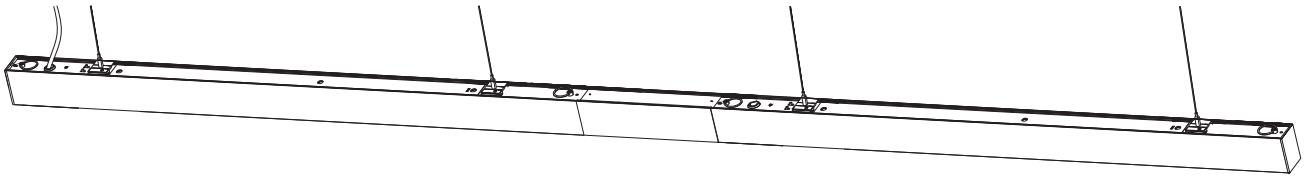

0041827, 0040827
0041822, 0040822

- ✓ 0041827, 0040827, 0041822, 0040822
- ✗ 0041812, 0040812

11 b

12 b

LED INDICATION		STATUS		DESCRIPTION
LED Colour	Status	Flashing		
		ON	OFF	
Green	●			Battery Connected and Charging
	☼	0.25 sec	0.25 sec	Functional Test in Progress
	☼	1 sec	1 sec	Duration Test in Progress
Red	●			Lamp Fault
	☼	0.25 sec	0.25 sec	Battery Fault
	☼	1 sec	1 sec	Battery Needs Replacement
	☼	1 sec	3 sec	Battery Temperature Error Temperature above 60±2°C or below 0+2° C
Red/Green	●			Emergency Mode