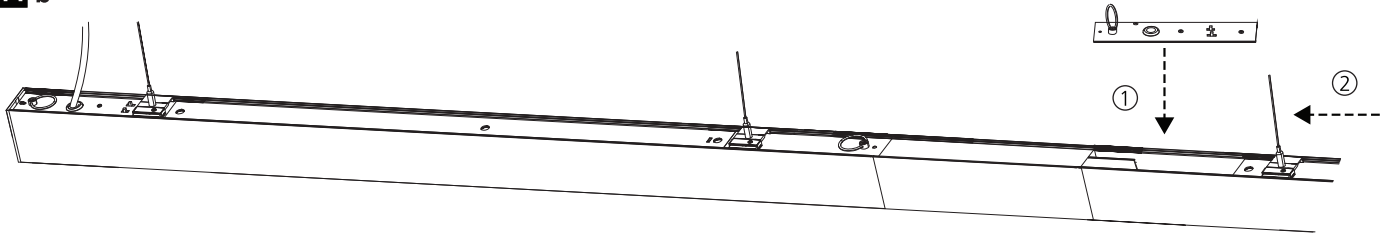

0041827, 0040827
0041822, 0040822

- ✓ 0041827, 0040827, 0041822, 0040822
- ✗ 0041812, 0040812

11 b

12 b

LED INDICATION		STATUS		DESCRIPTION
LED Colour	Status	Flashing		
		ON	OFF	
Green	●			Battery Connected and Charging
	☼	0.25 sec	0.25 sec	Functional Test in Progress
	☼	1 sec	1 sec	Duration Test in Progress
Red	●			Lamp Fault
	☼	0.25 sec	0.25 sec	Battery Fault
	☼	1 sec	1 sec	Battery Needs Replacement
	☼	1 sec	3 sec	Battery Temperature Error Temperature above 60±2°C or below 0+2° C
Red/Green	●			Emergency Mode