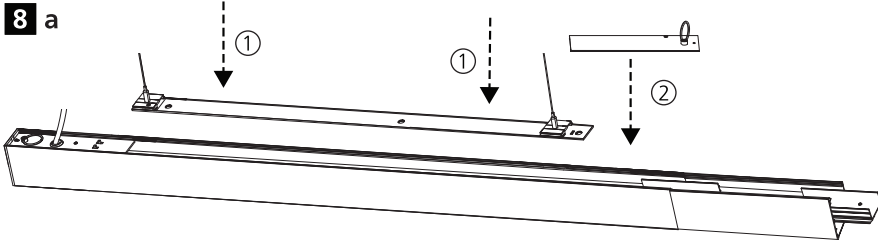

0041827, 0040827
0041822, 0040822

- ✓ 0041827, 0040827, 0041822, 0040822
- ✗ 0041812, 0040812

11 b

12 b

LED INDICATION		STATUS		DESCRIPTION
LED Colour	Status	Flashing		
		ON	OFF	
Green	●			Battery Connected and Charging
	☼	0.25 sec	0.25 sec	Functional Test in Progress
	☼	1 sec	1 sec	Duration Test in Progress
Red	●			Lamp Fault
	☼	0.25 sec	0.25 sec	Battery Fault
	☼	1 sec	1 sec	Battery Needs Replacement
	☼	1 sec	3 sec	Battery Temperature Error Temperature above 60±2°C or below 0+2° C
Red/Green	●			Emergency Mode