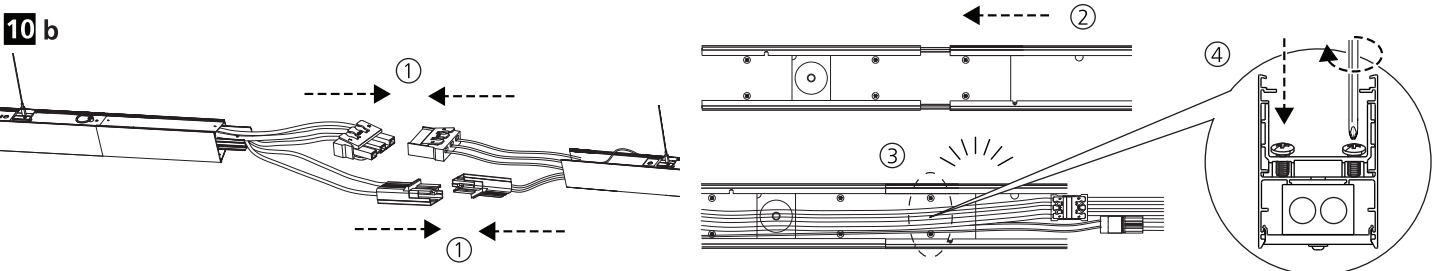

0041827, 0040827
0041822, 0040822

- ✓ 0041827, 0040827, 0041822, 0040822
- ✗ 0041812, 0040812

11 b

12 b

LED INDICATION		STATUS		DESCRIPTION
LED Colour	Status	Flashing		
		ON	OFF	
Green	●			Battery Connected and Charging
	☼	0.25 sec	0.25 sec	Functional Test in Progress
	☼	1 sec	1 sec	Duration Test in Progress
Red	●			Lamp Fault
	☼	0.25 sec	0.25 sec	Battery Fault
	☼	1 sec	1 sec	Battery Needs Replacement
	☼	1 sec	3 sec	Battery Temperature Error Temperature above 60±2°C or below 0+2° C
Red/Green	●			Emergency Mode