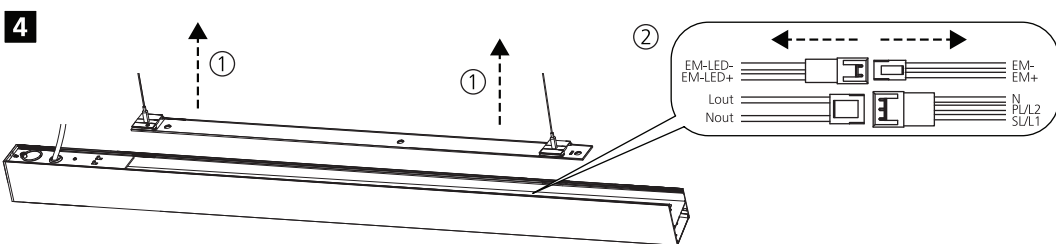

0041827, 0040827
0041822, 0040822

- ✓ 0041827, 0040827, 0041822, 0040822
- ✗ 0041812, 0040812

11 b

12 b

LED INDICATION		STATUS		DESCRIPTION
LED Colour	Status	Flashing		
		ON	OFF	
Green	●			Battery Connected and Charging
	☼	0.25 sec	0.25 sec	Functional Test in Progress
	☼	1 sec	1 sec	Duration Test in Progress
Red	●			Lamp Fault
	☼	0.25 sec	0.25 sec	Battery Fault
	☼	1 sec	1 sec	Battery Needs Replacement
	☼	1 sec	3 sec	Battery Temperature Error Temperature above 60±2°C or below 0+2° C
Red/Green	●			Emergency Mode