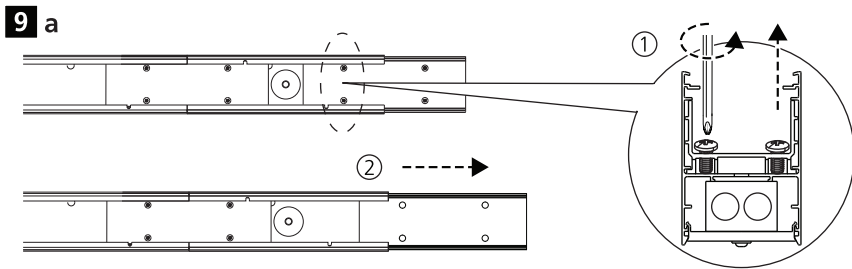

0041827, 0040827
0041822, 0040822

- ✓ 0041827, 0040827, 0041822, 0040822
- ✗ 0041812, 0040812

11 b

12 b

LED INDICATION		STATUS		DESCRIPTION
LED Colour	Status	Flashing		
		ON	OFF	
Green	●			Battery Connected and Charging
	☼	0.25 sec	0.25 sec	Functional Test in Progress
	☼	1 sec	1 sec	Duration Test in Progress
Red	●			Lamp Fault
	☼	0.25 sec	0.25 sec	Battery Fault
	☼	1 sec	1 sec	Battery Needs Replacement
	☼	1 sec	3 sec	Battery Temperature Error Temperature above 60±2°C or below 0+2° C
Red/Green	●			Emergency Mode