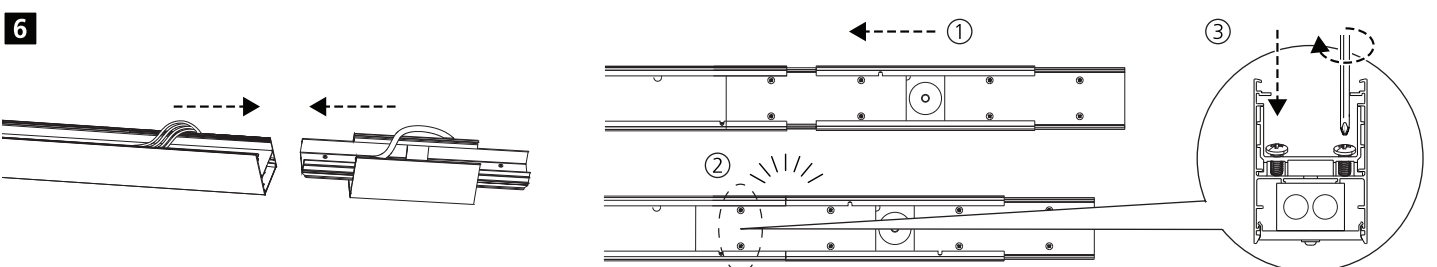

0041827, 0040827
0041822, 0040822

- ✓ 0041827, 0040827, 0041822, 0040822
- ✗ 0041812, 0040812

11 b

12 b

LED INDICATION		STATUS		DESCRIPTION
LED Colour	Status	Flashing		
		ON	OFF	
Green	●			Battery Connected and Charging
	☼	0.25 sec	0.25 sec	Functional Test in Progress
	☼	1 sec	1 sec	Duration Test in Progress
Red	●			Lamp Fault
	☼	0.25 sec	0.25 sec	Battery Fault
	☼	1 sec	1 sec	Battery Needs Replacement
	☼	1 sec	3 sec	Battery Temperature Error Temperature above 60±2°C or below 0+2° C
Red/Green	●			Emergency Mode