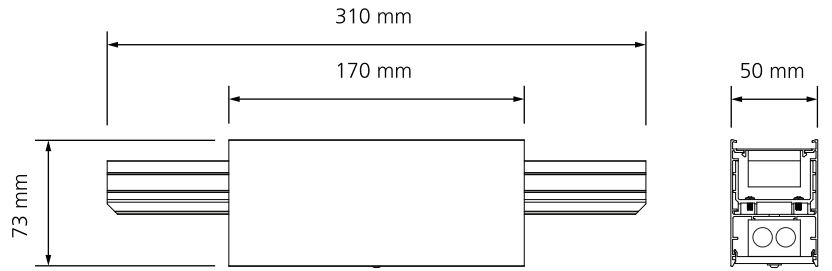

0041827, 0040827
0041822, 0040822

- ✓ 0041827, 0040827, 0041822, 0040822
- ✗ 0041812, 0040812

11 b

12 b

LED INDICATION		STATUS		DESCRIPTION
LED Colour	Status	Flashing		
		ON	OFF	
Green	●			Battery Connected and Charging
	☼	0.25 sec	0.25 sec	Functional Test in Progress
	☼	1 sec	1 sec	Duration Test in Progress
Red	●			Lamp Fault
	☼	0.25 sec	0.25 sec	Battery Fault
	☼	1 sec	1 sec	Battery Needs Replacement
	☼	1 sec	3 sec	Battery Temperature Error Temperature above 60±2°C or below 0+2° C
Red/Green	●			Emergency Mode