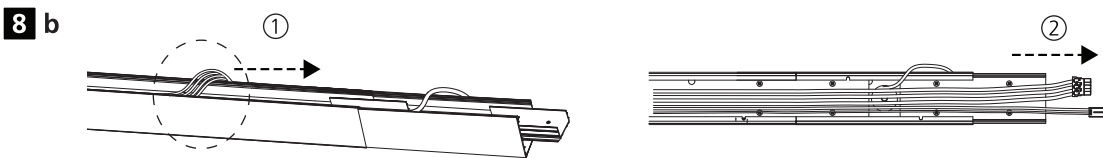

0041827, 0040827
0041822, 0040822

- ✓ 0041827, 0040827, 0041822, 0040822
- ✗ 0041812, 0040812

11 b

12 b

LED INDICATION		STATUS		DESCRIPTION
LED Colour	Status	Flashing		
		ON	OFF	
Green	●			Battery Connected and Charging
	☼	0.25 sec	0.25 sec	Functional Test in Progress
	☼	1 sec	1 sec	Duration Test in Progress
Red	●			Lamp Fault
	☼	0.25 sec	0.25 sec	Battery Fault
	☼	1 sec	1 sec	Battery Needs Replacement
	☼	1 sec	3 sec	Battery Temperature Error Temperature above 60±2°C or below 0+2° C
Red/Green	●			Emergency Mode