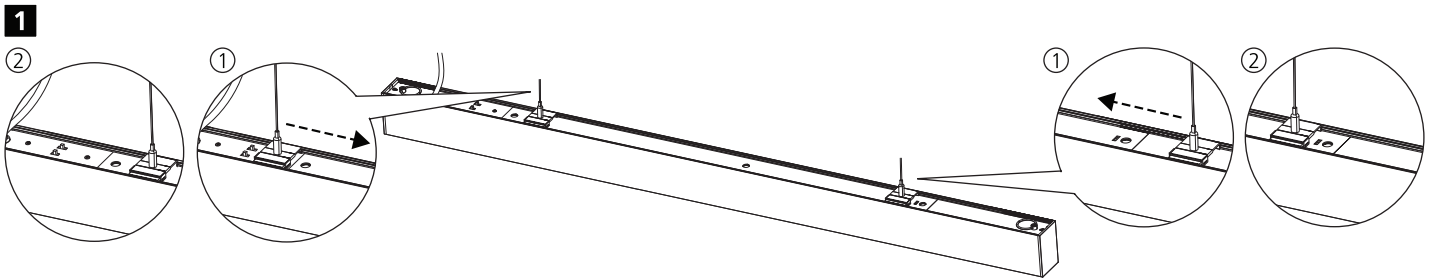

0041827, 0040827
0041822, 0040822

- ✓ 0041827, 0040827, 0041822, 0040822
- ✗ 0041812, 0040812

11 b

12 b

LED INDICATION		STATUS		DESCRIPTION
LED Colour	Status	Flashing		
		ON	OFF	
Green	●			Battery Connected and Charging
	☼	0.25 sec	0.25 sec	Functional Test in Progress
	☼	1 sec	1 sec	Duration Test in Progress
Red	●			Lamp Fault
	☼	0.25 sec	0.25 sec	Battery Fault
	☼	1 sec	1 sec	Battery Needs Replacement
	☼	1 sec	3 sec	Battery Temperature Error Temperature above 60±2°C or below 0+2° C
Red/Green	●			Emergency Mode