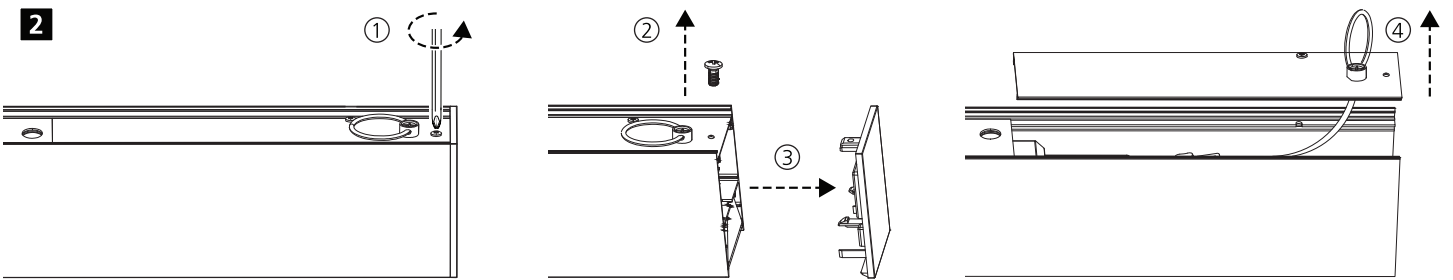

0041827, 0040827
0041822, 0040822

- ✓ 0041827, 0040827, 0041822, 0040822
- ✗ 0041812, 0040812

11 b

12 b

LED INDICATION		STATUS		DESCRIPTION
LED Colour	Status	Flashing		
		ON	OFF	
Green	●			Battery Connected and Charging
	☼	0.25 sec	0.25 sec	Functional Test in Progress
	☼	1 sec	1 sec	Duration Test in Progress
Red	●			Lamp Fault
	☼	0.25 sec	0.25 sec	Battery Fault
	☼	1 sec	1 sec	Battery Needs Replacement
	☼	1 sec	3 sec	Battery Temperature Error Temperature above 60±2°C or below 0+2° C
Red/Green	●			Emergency Mode