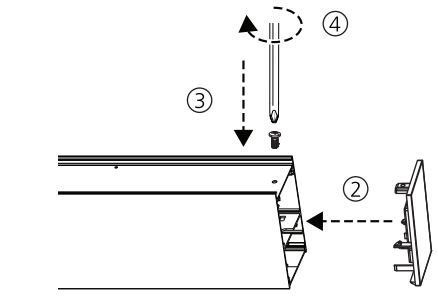

0041827, 0040827
0041822, 0040822

- ✓ 0041827, 0040827, 0041822, 0040822
- ✗ 0041812, 0040812

11 b

12 b

LED INDICATION		STATUS		DESCRIPTION
LED Colour	Status	Flashing		
		ON	OFF	
Green	●			Battery Connected and Charging
	☼	0.25 sec	0.25 sec	Functional Test in Progress
	☼	1 sec	1 sec	Duration Test in Progress
Red	●			Lamp Fault
	☼	0.25 sec	0.25 sec	Battery Fault
	☼	1 sec	1 sec	Battery Needs Replacement
	☼	1 sec	3 sec	Battery Temperature Error Temperature above 60±2°C or below 0+2° C
Red/Green	●			Emergency Mode