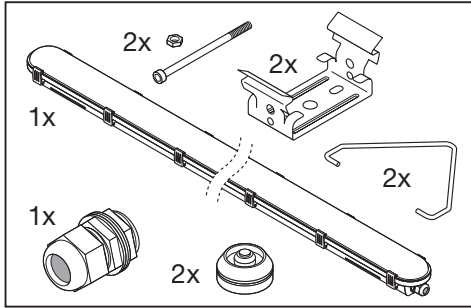

DAMP PROOF HE

	EAN	l x w x h [mm]	W*	V _{AC}	Hz	lm*	lm/W*
DP HE 1200 P 29W ML 840 IP65	4099854406751	1200x82x68	28.3	220-240V	0/50/60Hz	4640	164
DP HE 1200 P 29W ML 865 IP65	4099854406775	1200x82x68	28.3	220-240V	0/50/60Hz	4640	164
DP HE 1500 P 40W ML 840 IP65	4099854406799	1500x82x68	39.3	220-240V	0/50/60Hz	6400	163
DP HE 1500 P 40W ML 865 IP65	4099854406812	1500x82x68	39.3	220-240V	0/50/60Hz	6400	163
DP HE 1500 P 73W ML 840 IP65	4099854406836	1500x82x68	72.2	220-240V	0/50/60Hz	11680	162
DP HE 1500 P 73W ML 865 IP65	4099854406850	1500x82x68	72.2	220-240V	0/50/60Hz	11680	162

DAMP PROOF HE

DAMP PROOF HE

*

DIP	PIN 1	PIN 2	PIN 3	PIN 4	W	lm	lm/W	PRI	SEC
								I _{in} [mA]	I _{out} [mA]
	ON	OFF	OFF	OFF	14.0	2260	161	65	100
	OFF	ON	OFF	ON	17.3	2810	162	80	125
	OFF	OFF	ON	OFF	21.4	3460	162	90	150
	OFF	OFF	ON	ON	24.0	3900	163	105	175
	OFF	ON	OFF	OFF	28.3	4640	164	125	200
	OFF	OFF	OFF	OFF	16.0	2590	162	75	100
	OFF	OFF	OFF	ON	20.0	3240	162	90	125
	OFF	OFF	ON	OFF	23.4	3810	163	105	150
	OFF	OFF	ON	ON	26.9	4360	162	120	175
	OFF	ON	OFF	OFF	31.1	5070	163	140	200
	OFF	ON	OFF	ON	35.0	5700	163	160	225
	OFF	ON	ON	OFF	39.3	6400	163	175	250
	OFF	OFF	OFF	OFF	47.6	7780	163	215	300
	OFF	OFF	OFF	ON	55.2	9010	163	250	350
	OFF	OFF	ON	OFF	63.3	10300	163	280	400
	OFF	OFF	ON	ON	72.2	11680	162	325	450