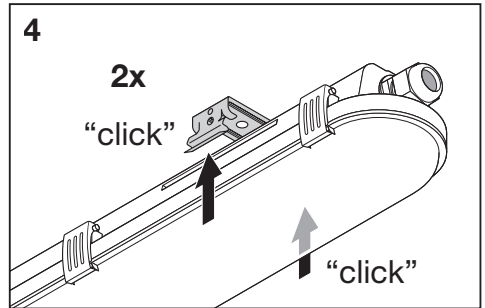

DAMP PROOF HE