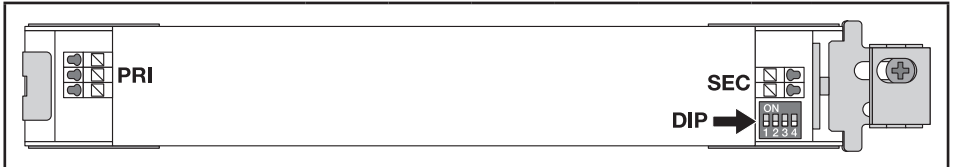

*

DIP	PIN 1	PIN 2	PIN 3	PIN 4	W	lm	lm/W	PRI	SEC
								I_{in} [mA]	I_{out} [mA]
	ON	OFF	OFF	OFF	14.0	2260	161	65	100
	OFF	ON	OFF	ON	17.3	2810	162	80	125
	OFF	OFF	ON	OFF	21.4	3460	162	90	150
	OFF	OFF	ON	ON	24.0	3900	163	105	175
	OFF	ON	OFF	OFF	28.3	4640	164	125	200
	OFF	OFF	OFF	OFF	16.0	2590	162	75	100
	OFF	OFF	OFF	ON	20.0	3240	162	90	125
	OFF	OFF	ON	OFF	23.4	3810	163	105	150
	OFF	OFF	ON	ON	26.9	4360	162	120	175
	OFF	ON	OFF	OFF	31.1	5070	163	140	200
	OFF	ON	OFF	ON	35.0	5700	163	160	225
	OFF	ON	ON	OFF	39.3	6400	163	175	250
	OFF	OFF	OFF	OFF	47.6	7780	163	215	300
	OFF	OFF	OFF	ON	55.2	9010	163	250	350
	OFF	OFF	ON	OFF	63.3	10300	163	280	400
	OFF	OFF	ON	ON	72.2	11680	162	325	450

n	B16	C10	C16
DP HE 1200 P 29W	26	28	42
DP HE 1500 P 40W	26	28	42
DP HE 1500 P 73W	14	16	23