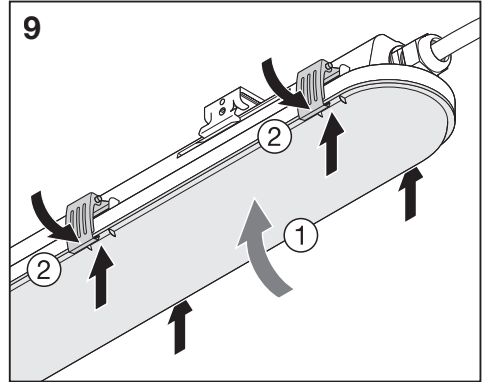

DAMP PROOF HE