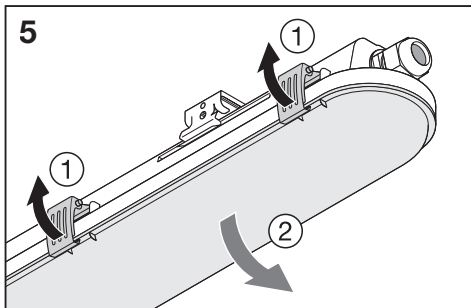

DAMP PROOF HE