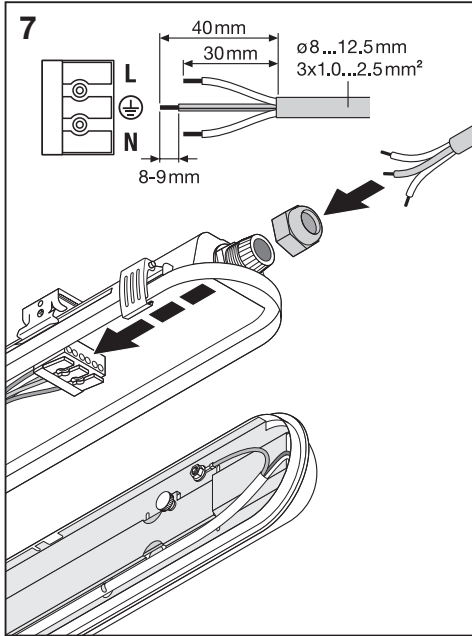

DAMP PROOF HE

	EAN	l x w x h [mm]	W*	V _{AC}	Hz	lm*	lm/W*
DP HE 1200 P 29W ML 840 IP65	4099854406751	1200x82x68	28.3	220-240V	0/50/60Hz	4640	164
DP HE 1200 P 29W ML 865 IP65	4099854406775	1200x82x68	28.3	220-240V	0/50/60Hz	4640	164
DP HE 1500 P 40W ML 840 IP65	4099854406799	1500x82x68	39.3	220-240V	0/50/60Hz	6400	163
DP HE 1500 P 40W ML 865 IP65	4099854406812	1500x82x68	39.3	220-240V	0/50/60Hz	6400	163
DP HE 1500 P 73W ML 840 IP65	4099854406836	1500x82x68	72.2	220-240V	0/50/60Hz	11680	162
DP HE 1500 P 73W ML 865 IP65	4099854406850	1500x82x68	72.2	220-240V	0/50/60Hz	11680	162

	EAN	K	IP	IK	∇	R _a	°(°C)	PF	👤
DP HE 1200 P 29W ML 840 IP65	4099854406751	4000	65	08	120	> 80	-25...+40	> 0.9	1.4kg
DP HE 1200 P 29W ML 865 IP65	4099854406775	6500	65	08	120	> 80	-25...+40	> 0.9	1.4kg
DP HE 1500 P 40W ML 840 IP65	4099854406799	4000	65	08	120	> 80	-25...+40	> 0.9	1.6kg
DP HE 1500 P 40W ML 865 IP65	4099854406812	6500	65	08	120	> 80	-25...+40	> 0.9	1.6kg
DP HE 1500 P 73W ML 840 IP65	4099854406836	4000	65	08	120	> 80	-25...+40	> 0.9	1.7kg
DP HE 1500 P 73W ML 865 IP65	4099854406850	6500	65	08	120	> 80	-25...+40	> 0.9	1.7kg

DAMP PROOF HE

DAMP PROOF HE

*

DIP	PIN 1	PIN 2	PIN 3	PIN 4	W	lm	lm/W	PRI	SEC
								I _{in} [mA]	I _{out} [mA]
	ON	OFF	OFF	OFF	14.0	2260	161	65	100
	OFF	ON	OFF	ON	17.3	2810	162	80	125
	OFF	OFF	ON	OFF	21.4	3460	162	90	150
	OFF	OFF	ON	ON	24.0	3900	163	105	175
	OFF	ON	OFF	OFF	28.3	4640	164	125	200
	OFF	OFF	OFF	OFF	16.0	2590	162	75	100
	OFF	OFF	OFF	ON	20.0	3240	162	90	125
	OFF	OFF	ON	OFF	23.4	3810	163	105	150
	OFF	OFF	ON	ON	26.9	4360	162	120	175
	OFF	ON	OFF	OFF	31.1	5070	163	140	200
	OFF	ON	OFF	ON	35.0	5700	163	160	225
	OFF	ON	ON	OFF	39.3	6400	163	175	250
	OFF	OFF	OFF	OFF	47.6	7780	163	215	300
	OFF	OFF	OFF	ON	55.2	9010	163	250	350
	OFF	OFF	ON	OFF	63.3	10300	163	280	400
	OFF	OFF	ON	ON	72.2	11680	162	325	450