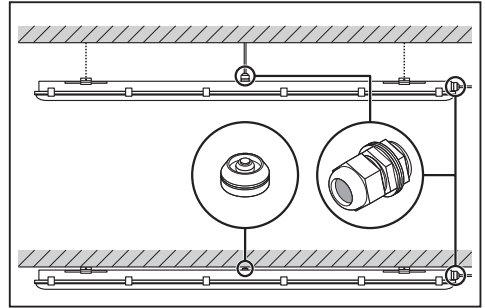

DAMP PROOF HE

	EAN	l x w x h [mm]	W*	V _{AC}	Hz	lm*	lm/W*
DP HE 1200 P 29W ML 840 IP65	4099854406751	1200x82x68	28.3	220-240V	0/50/60Hz	4640	164
DP HE 1200 P 29W ML 865 IP65	4099854406775	1200x82x68	28.3	220-240V	0/50/60Hz	4640	164
DP HE 1500 P 40W ML 840 IP65	4099854406799	1500x82x68	39.3	220-240V	0/50/60Hz	6400	163
DP HE 1500 P 40W ML 865 IP65	4099854406812	1500x82x68	39.3	220-240V	0/50/60Hz	6400	163
DP HE 1500 P 73W ML 840 IP65	4099854406836	1500x82x68	72.2	220-240V	0/50/60Hz	11680	162
DP HE 1500 P 73W ML 865 IP65	4099854406850	1500x82x68	72.2	220-240V	0/50/60Hz	11680	162

	EAN	K	IP	IK	∇	R _a	°(°C)	PF	👤
DP HE 1200 P 29W ML 840 IP65	4099854406751	4000	65	08	120	> 80	-25...+40	> 0.9	1.4kg
DP HE 1200 P 29W ML 865 IP65	4099854406775	6500	65	08	120	> 80	-25...+40	> 0.9	1.4kg
DP HE 1500 P 40W ML 840 IP65	4099854406799	4000	65	08	120	> 80	-25...+40	> 0.9	1.6kg
DP HE 1500 P 40W ML 865 IP65	4099854406812	6500	65	08	120	> 80	-25...+40	> 0.9	1.6kg
DP HE 1500 P 73W ML 840 IP65	4099854406836	4000	65	08	120	> 80	-25...+40	> 0.9	1.7kg
DP HE 1500 P 73W ML 865 IP65	4099854406850	6500	65	08	120	> 80	-25...+40	> 0.9	1.7kg

DAMP PROOF HE

DAMP PROOF HE

*

DIP	PIN 1	PIN 2	PIN 3	PIN 4	W	lm	lm/W	PRI	SEC
								I _{in} [mA]	I _{out} [mA]
	ON	OFF	OFF	OFF	14.0	2260	161	65	100
	OFF	ON	OFF	ON	17.3	2810	162	80	125
	OFF	OFF	ON	OFF	21.4	3460	162	90	150
	OFF	OFF	ON	ON	24.0	3900	163	105	175
	OFF	ON	OFF	OFF	28.3	4640	164	125	200
	OFF	OFF	OFF	OFF	16.0	2590	162	75	100
	OFF	OFF	OFF	ON	20.0	3240	162	90	125
	OFF	OFF	ON	OFF	23.4	3810	163	105	150
	OFF	OFF	ON	ON	26.9	4360	162	120	175
	OFF	ON	OFF	OFF	31.1	5070	163	140	200
	OFF	ON	OFF	ON	35.0	5700	163	160	225
	OFF	ON	ON	OFF	39.3	6400	163	175	250
	OFF	OFF	OFF	OFF	47.6	7780	163	215	300
	OFF	OFF	OFF	ON	55.2	9010	163	250	350
	OFF	OFF	ON	OFF	63.3	10300	163	280	400
	OFF	OFF	ON	ON	72.2	11680	162	325	450