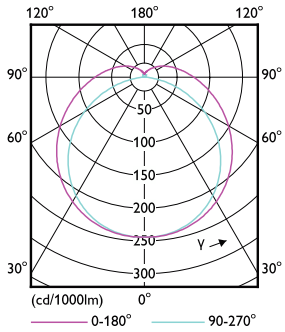

MASTER LEDtube InstantFit HF

Valonjakotiedot

Light Distribution Diagram