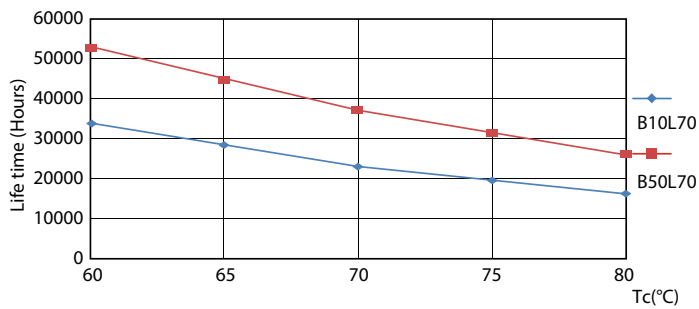

Käyttöikä

LifetimeVsTc