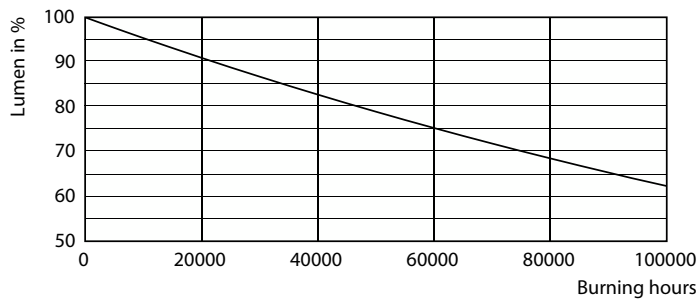

MASTER LEDtube InstantFit HF

Valonjakotiedot

Käyttöikä