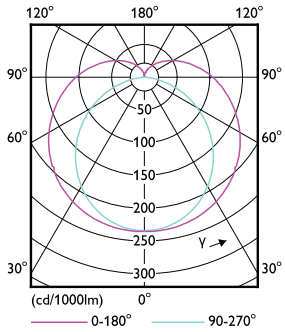

MASTER LEDtube InstantFit HF

Valonjakotiedot

Light Distribution Diagram