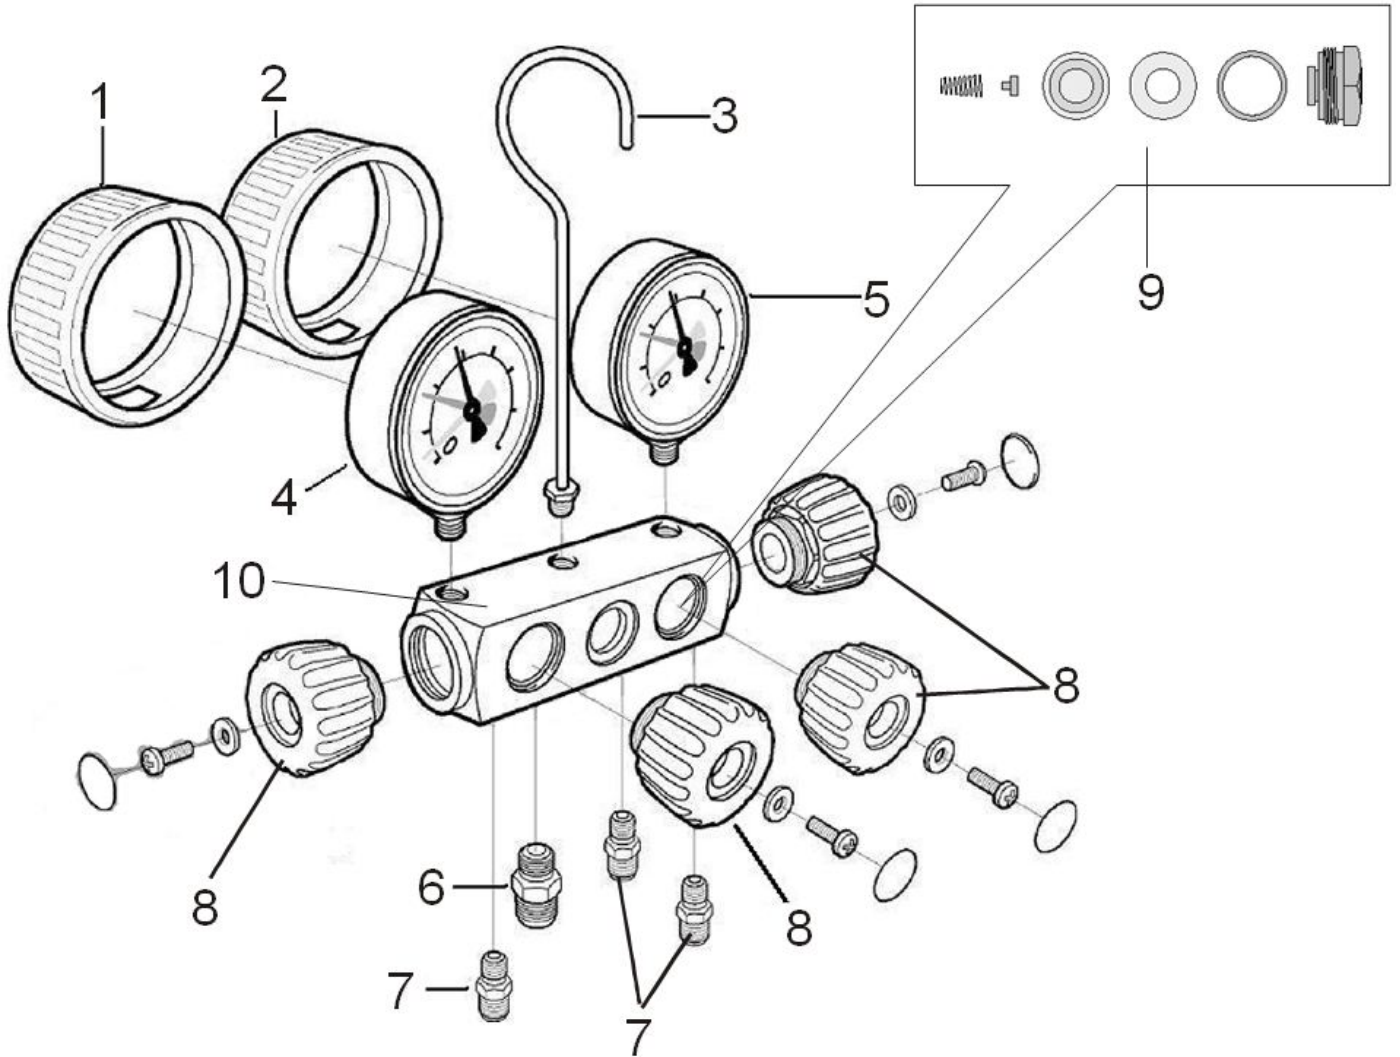

Analogue Manifolds 4-way
No. 1000001427

dated: 08/16

Analogue Manifolds 4-way
No. 1000001427

dated: 08/16

Item no.	Description	Article no.	Quantity
1	Blue cable coating	170545	1
2	Red cable coating	170546	1
3	Hook	R17054200	1
4	Low pressure gauge, 80 mm, R410A	1300003031	1
5	High pressure gauge, 80 mm, R410A	1300003032	1
6	Connection 3/8" SAE	170534	1
7	Connection 5/16" SAE	R17053500	3
8	Hand wheel and label	170714	4
9	Valve insert compl. (1 pc.)	170547	4
10	Aluminium distributor 4 ways	R17053100	1