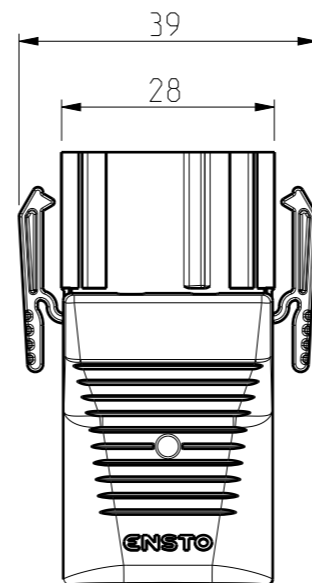

1

2

3

4

5

6

7

8

A

B

C

D

E

ENSTO

Ensto Building Systems Finland

Scale

1:1

A3

Sheet No: 1 (1)

Date

12.05.22

By

RAn

Checked

Ctrl

Dimensional Drawing
NAC31S.W

Replaces:

Replaced:

Ref:

000603798

Code:

NAC31S.W