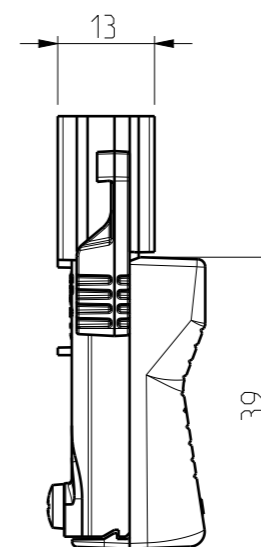

1

2

3

4

5

6

7

8

A

B

C

D

E

ENSTO

Ensto Building Systems Finland

Scale

1:1

A3

Sheet No: 1 (1)

Date

12.05.22

By

RAn

Checked

Ctrl

Dimensional Drawing
NAC31S.W

Replaces:

Replaced:

Ref:

000603798

Code:

NAC31S.W