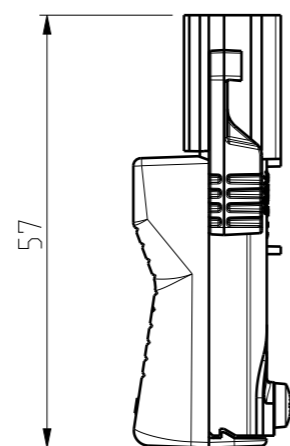

1

2

3

4

5

6

7

8

A

B

C

D

E

ENSTO

Ensto Building Systems Finland

Scale

1:1

A3

Sheet No: 1 (1)

Date

12.05.22

By

RAn

Checked

Ctrl

Dimensional Drawing
NAC31S.W

Replaces:

Replaced:

Ref:

000603798

Code:

NAC31S.W