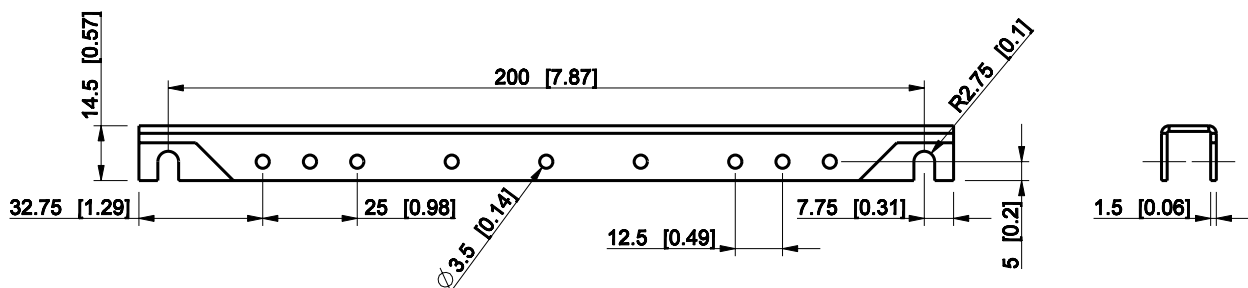

ID	Description	Date	By	Appr.
A				

Dimensions in mm [inches]

Material: Galvanized steel	Color: -
----------------------------	----------

Supplier:	Tool No:	Weight [kg]: 0.09	Volume:
-----------	----------	-------------------	---------

**ENSTO**  
ENSTO CONTROL OY

**PRE3.14**

Scale	Date	24.03.09
1:2	By	PLe
-	Checked	
-	Ctrl	

Replaces:	
Replaced:	
Drw No:	A
Ref:	Cubo C/O/P
Code:	PRE3.14
Sheet No:	

model PRE3\_14\_PART

drawing DR\_SP\_DRAWING