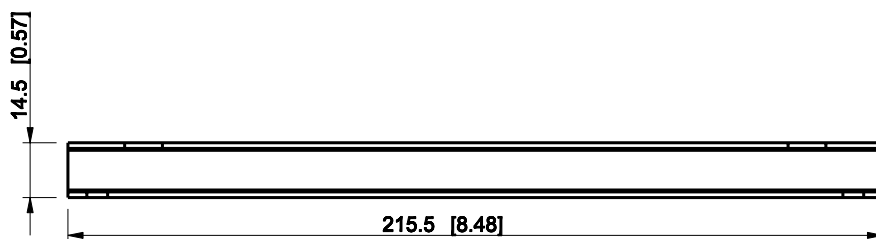

ID	Description	Date	By	Appr.
A				

Dimensions in mm [inches]

Material: Galvanized steel	Color: -
----------------------------	----------

Supplier:	Tool No:	Weight [kg]: 0.09	Volume:
-----------	----------	-------------------	---------

**ENSTO**  
ENSTO CONTROL OY

**PRE3.14**

Scale	Date	24.03.09
1:2	By	PLe
-	Checked	
-	Ctrl	

Replaces:	
Replaced:	
Drw No:	A
Ref:	Cubo C/O/P
Code:	PRE3.14
Sheet No:	

model PRE3\_14\_PART

drawing DR\_SP\_DRAWING