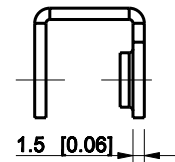

ID	Description	Date	By	Appr.
A				

Dimensions in mm [inches]

Material: Galvanized steel	Color: -
----------------------------	----------

Supplier:	Tool No:	Weight [kg]: 0.03	Volume:
-----------	----------	-------------------	---------

**ENSTO**  
ENSTO CONTROL OY

**PRE75.14**

Scale	Date	24.03.09
1:1	By	PLe
-	Checked	
-	Ctrl	

Replaces:	
Replaced:	
Drw No:	A
Ref:	Cubo C/O/P
Code:	PRE75.14
Sheet No:	

model PRE75\_14\_PART  
 drawing DR\_SP\_DRAWING