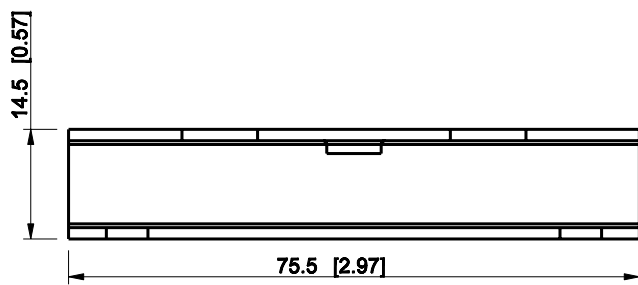

ID	Description	Date	By	Appr.
A				

Dimensions in mm [inches]

Material: Galvanized steel	Color: -
----------------------------	----------

Supplier:	Tool No:	Weight [kg]: 0.03	Volume:
-----------	----------	-------------------	---------

**ENSTO**  
ENSTO CONTROL OY

**PRE75.14**

Scale	Date	24.03.09
1:1	By	PLe
-	Checked	
-	Ctrl	

Replaces:	
Replaced:	
Drw No:	A
Ref:	Cubo C/O/P
Code:	PRE75.14
Sheet No:	

model PRE75\_14\_PART  
 drawing DR\_SP\_DRAWING