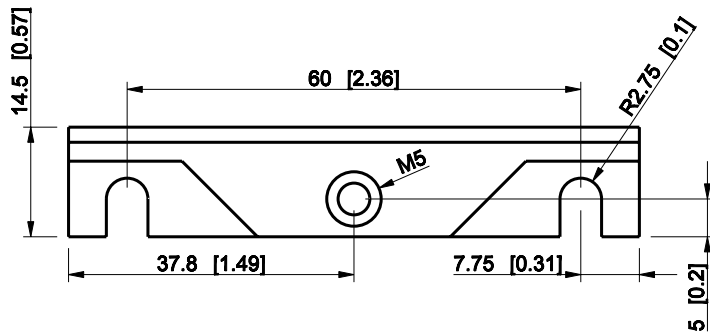

ID	Description	Date	By	Appr.
A				

Dimensions in mm [inches]

Material: Galvanized steel	Color: -
----------------------------	----------

Supplier:	Tool No:	Weight [kg]: 0.03	Volume:
-----------	----------	-------------------	---------

**ENSTO**  
ENSTO CONTROL OY

**PRE75.14**

Scale	Date	24.03.09
1:1	By	PLe
-	Checked	
-	Ctrl	

Replaces:	
Replaced:	
Drw No:	A
Ref:	Cubo C/O/P
Code:	PRE75.14
Sheet No:	

model PRE75\_14\_PART  
 drawing DR\_SP\_DRAWING