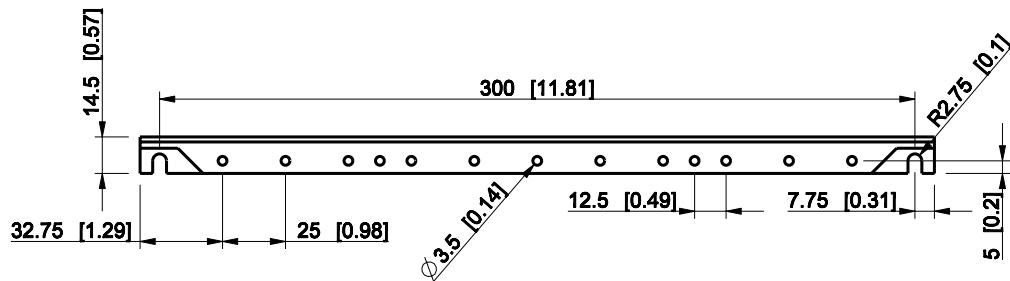

ID	Description	Date	By	Appr.
A				

Dimensions in mm [inches]

Material: Galvanized steel	Color: -
----------------------------	----------

Supplier:	Tool No:	Weight [kg]: 0.18	Volume:
-----------	----------	-------------------	---------

ENSTO
ENSTO CONTROL OY

PRE4.32

Scale	Date	24.03.09
1:3	By	PLe
-	Checked	
-	Ctrl	

Replaces:	
Replaced:	
Drw No:	A
Ref:	Cubo C/O/P
Code:	PRE4.32
Sheet No:	

model PRE4_32_PART
 drawing DR_SP_DRAWING