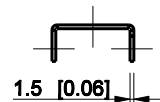

ID	Description	Date	By	Appr.
A				

Dimensions in mm [inches]

Material: Galvanized steel	Color: -
----------------------------	----------

Supplier:	Tool No:	Weight [kg]: 0.18	Volume:
-----------	----------	-------------------	---------