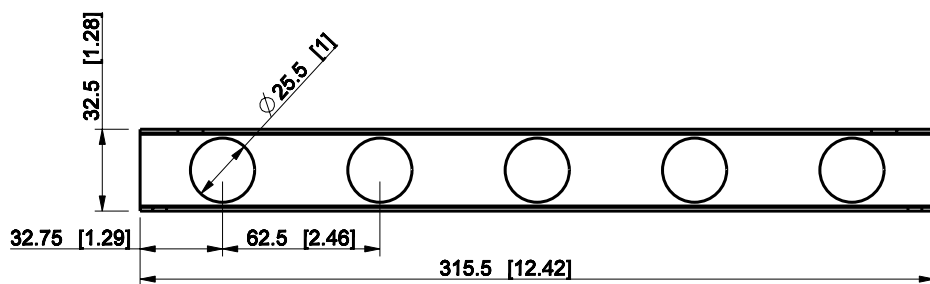

ID	Description	Date	By	Appr.
A				

Dimensions in mm [inches]

Material: Galvanized steel	Color: -
----------------------------	----------

Supplier:	Tool No:	Weight [kg]: 0.18	Volume:
-----------	----------	-------------------	---------

ENSTO
ENSTO CONTROL OY

PRE4.32

Scale	Date	24.03.09
1:3	By	PLe
-	Checked	
-	Ctrl	

Replaces:	
Replaced:	
Drw No:	A
Ref:	Cubo C/O/P
Code:	PRE4.32
Sheet No:	

model PRE4_32_PART
 drawing DR_SP_DRAWING