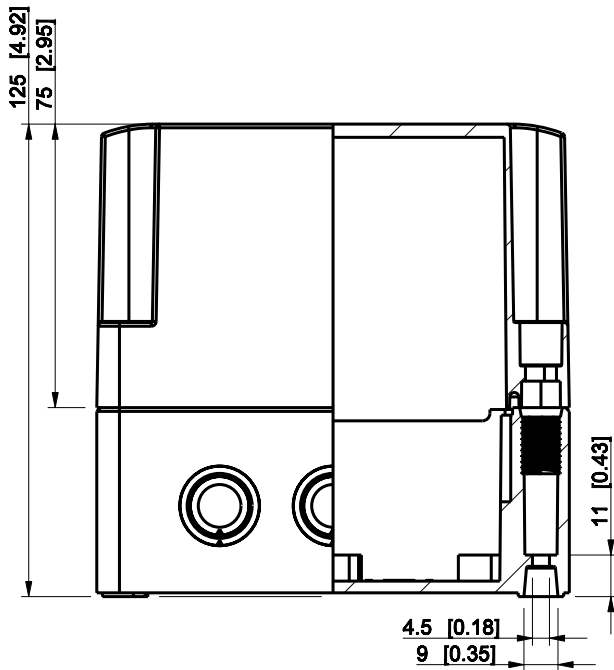

ID	Description	Date	By	Appr.
A				

Dimensions in mm [inches]

Material: Polycarbonate, fiberglass-reinforced	Color: RAL 7035
--	-----------------

Supplier:	Tool No:	Weight [kg]: 0.26	Volume:
-----------	----------	-------------------	---------

**ENSTO**  
ENSTO CONTROL OY

**SPCK081313T**

Scale	Date	08.12.08
1:2	By	PKos
-	Checked	
-	Ctrl	

Replaces:
Replaced:
Drw No: - A
Ref: Cubo S
Code: SPCK081313T
Sheet No:

model SPCK081313T PART

drawing CUBOS DRAWING