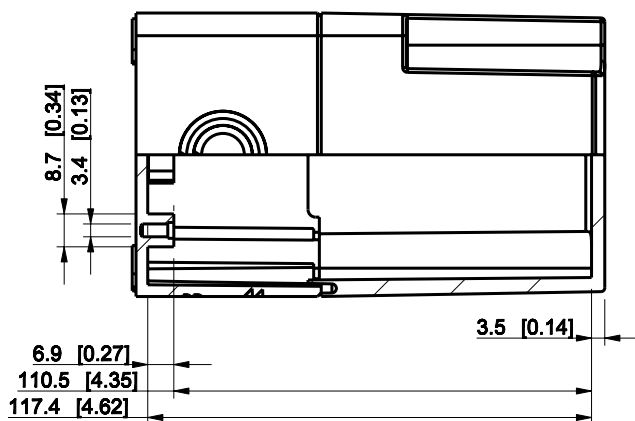

ID	Description	Date	By	Appr.
A				

Dimensions in mm [inches]

Material: Polycarbonate, fiberglass-reinforced	Color: RAL 7035
--	-----------------

Supplier:	Tool No:	Weight [kg]: 0.26	Volume:
-----------	----------	-------------------	---------

**ENSTO**  
ENSTO CONTROL OY

**SPCK081313T**

Scale	Date	08.12.08
1:2	By	PKos
-	Checked	
-	Ctrl	

Replaces:
Replaced:
Drw No: - A
Ref: Cubo S
Code: SPCK081313T
Sheet No:

model SPCK081313T PART

drawing CUBOS DRAWING