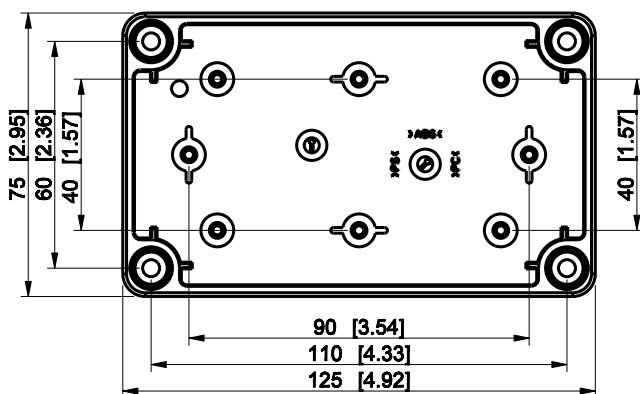

ID	Description	Date	By	Appr.
A				

Dimensions in mm [inches]

Material: Polycarbonate, fiberglass-reinforced	Color: RAL 7035
--	-----------------

Supplier:	Tool No:	Weight [kg]: 0.26	Volume:
-----------	----------	-------------------	---------

**ENSTO**  
ENSTO CONTROL OY

**SPCK081313T**

Scale	Date	08.12.08
1:2	By	PKos
-	Checked	
-	Ctrl	

Replaces:
Replaced:
Drw No: - A
Ref: Cubo S
Code: SPCK081313T
Sheet No:

model SPCK081313T PART

drawing CUBOS DRAWING