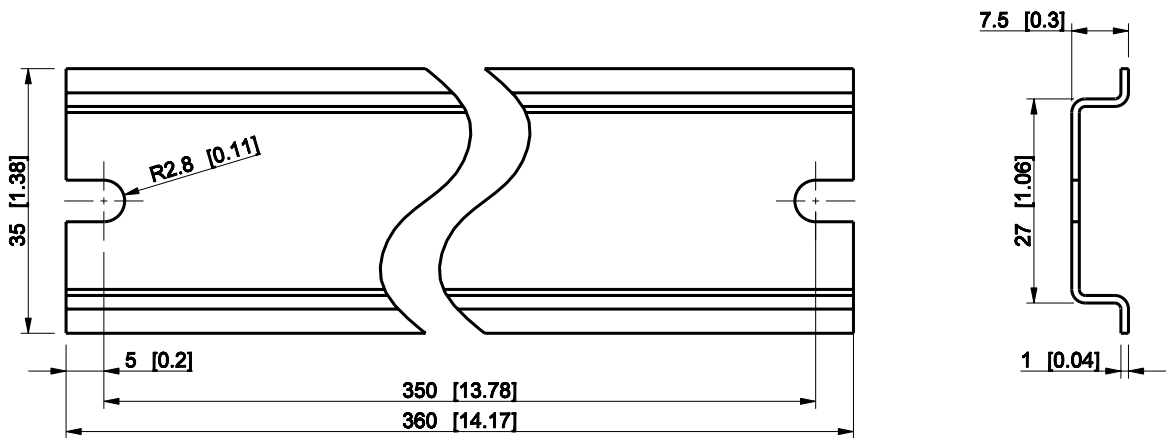

ID	Description	Date	By	Appr.
A				

Dimensions in mm [inches]

Material: Galvanized steel		Color:		
Supplier:	Tool No:	Weight [kg]: 0.13	Volume:	
 ENSTO CONTROL OY		<h1>DR35350.5</h1>		
Scale	Date			Replaces:
1:1	09.03.09			Replaced:
-	By			Drw No: - A
-	Checked			Ref: Cubo O/P/W/C
	Ctrl	Code: DR35350.5	Sheet No:	