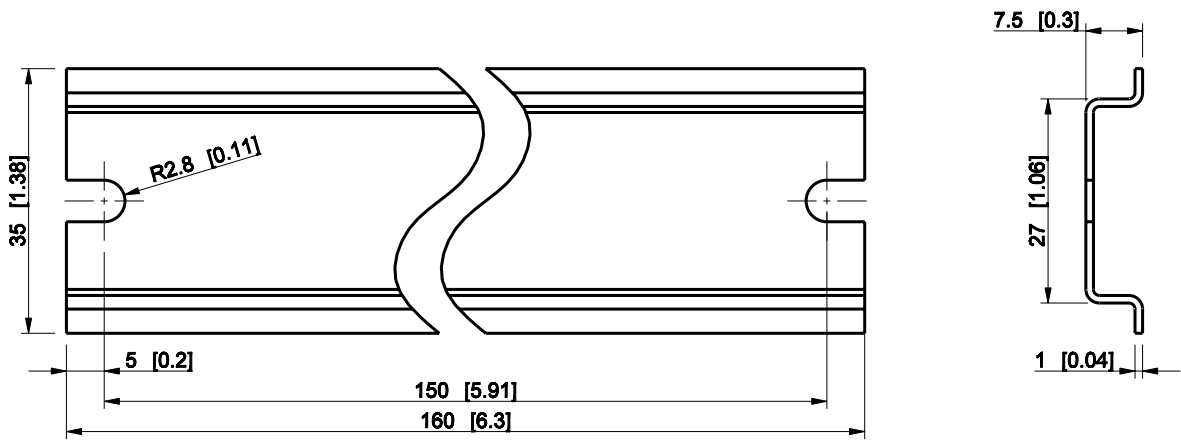

ID	Description	Date	By	Appr.
A				

Dimensions in mm [inches]

Material: Galvanized steel	Color:
----------------------------	--------

Supplier:	Tool No:	Weight [kg]: 0.06	Volume:
-----------	----------	-------------------	---------

ENSTO
ENSTO CONTROL OY

DR35150.5

Scale	Date	09.03.09
1:1	By	PLe
-	Checked	
-	Ctrl	

Replaces:
Replaced:
Drw No: - A
Ref: Cubo O/P/W/C
Code: DR35150.5
Sheet No:

model DR35150_5_PART
drawing DR_O-P-W-C