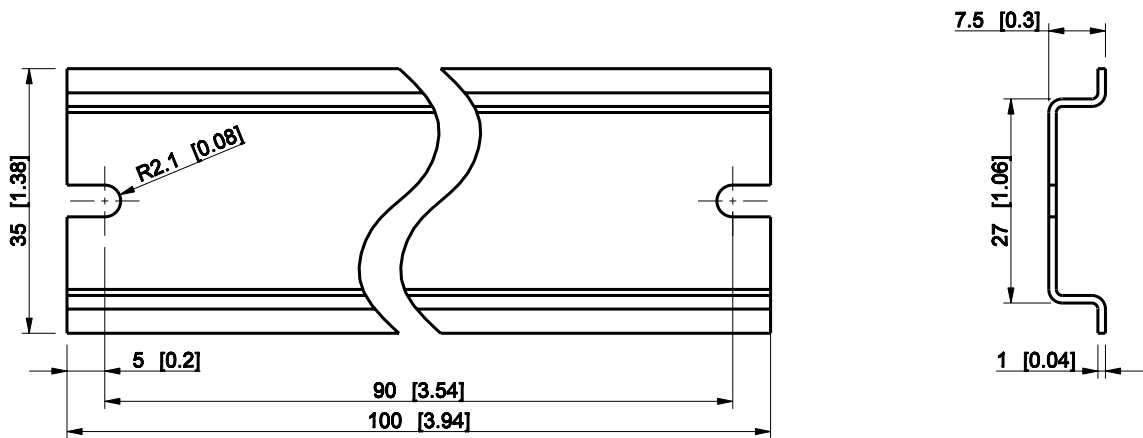

ID	Description	Date	By	Appr.
A				

Dimensions in mm [inches]

Material: Galvanized steel	Color: -
----------------------------	----------

Supplier:	Tool No:	Weight [kg]: 0.04	Volume:
-----------	----------	-------------------	---------

ENSTO
ENSTO CONTROL OY

DR35090.4

Scale	Date	09.03.09
1:1	By	PLe
-	Checked	
-	Ctrl	

Replaces:	
Replaced:	
Drw No:	A
Ref:	Cubo S
Code:	DR35090.4
Sheet No:	

model DR35090_4_PART

drawing DR_35_DRAWING