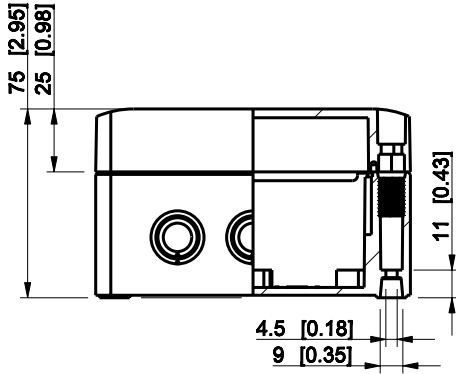

ID	Description	Date	By	Appr.
A				

Dimensions in mm [inches]

Material: Polycarbonate, fiberglass-reinforced	Color: RAL 7035
--	-----------------

Supplier:	Tool No:	Weight [kg]: 0.26	Volume:
-----------	----------	-------------------	---------

SPCK131308G

Scale	Date	08.12.08
1:3	By	PKos
-	Checked	
-	Ctrl	

Replaces:
Replaced:
Drw No: - A
Ref: Cubo S
Code: SPCK131308G
Sheet No:

model SPCK131308G PART
 drawing CUBOS DRAWING