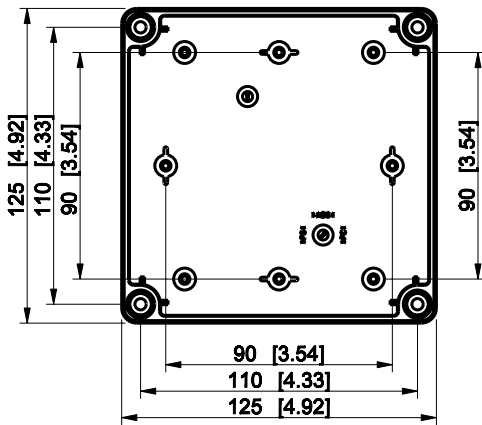

ID	Description	Date	By	Appr.
A				

Dimensions in mm [inches]

Material: Polycarbonate, fiberglass-reinforced	Color: RAL 7035
--	-----------------

Supplier:	Tool No:	Weight [kg]: 0.26	Volume:
-----------	----------	-------------------	---------

SPCK131308G

Scale	Date	08.12.08
1:3	By	PKos
-	Checked	
-	Ctrl	

Replaces:
Replaced:
Drw No: - A
Ref: Cubo S
Code: SPCK131308G
Sheet No:

model SPCK131308G PART
 drawing CUBOS DRAWING