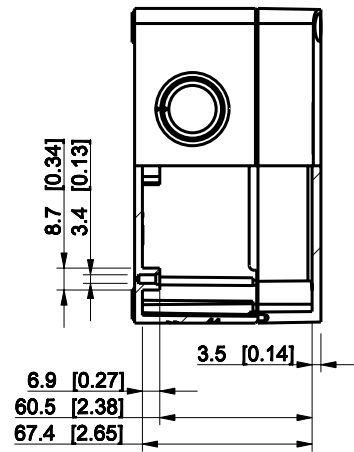

ID	Description	Date	By	Appr.
A				

Dimensions in mm [inches]

Material: Polycarbonate, fiberglass-reinforced	Color: RAL 7035
--	-----------------

Supplier:	Tool No:	Weight [kg]: 0.26	Volume:
-----------	----------	-------------------	---------

SPCK131308G

Scale	Date	08.12.08
1:3	By	PKos
-	Checked	
-	Ctrl	

Replaces:
Replaced:
Drw No: - A
Ref: Cubo S
Code: SPCK131308G
Sheet No:

model SPCK131308G PART
 drawing CUBOS DRAWING