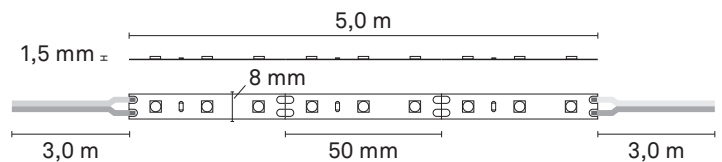

saas strip pro P A++

1

160 led/m	LED 12W/m	24V	1660 lm/m	Ra 85	3 SDCM	IP20	DIM	
			L70 50000H Ta 25°C	5 YEARS WARRANTY	60 mm MIN. BEND DIAMETER			

Maximum 10 meter led strip/feed.
Maximalt 10 meter ledband/inmatning.
Enintään 10 metrin led-nauha/syöttö.

* Led strip must be installed to heating profile
* Ljusband måste installera på profil
* Lednauha on asennettava jäähdytysprofiliiin

All saas led strips maintain exactly the same light color regardless of power (within the same product family).