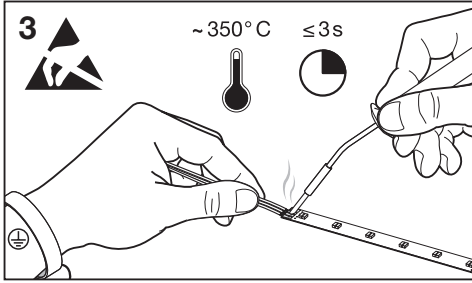

TEC Flex® Tunable White TF2000TW-G1