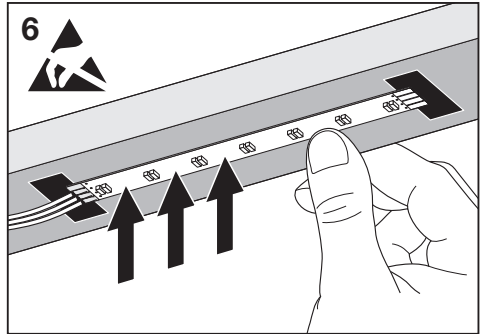

TEC Flex® Tunable White TF2000TW-G1