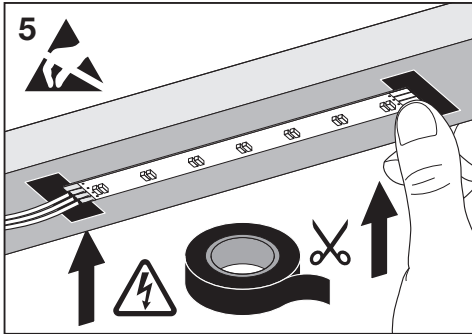

TEC Flex® Tunable White TF2000TW-G1