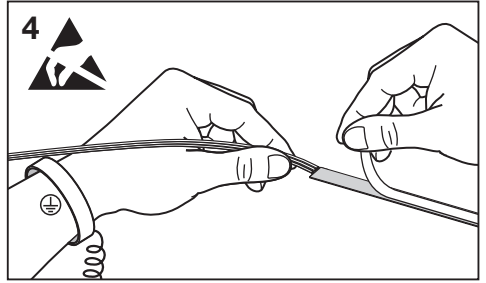

TEC Flex® Tunable White TF2000TW-G1