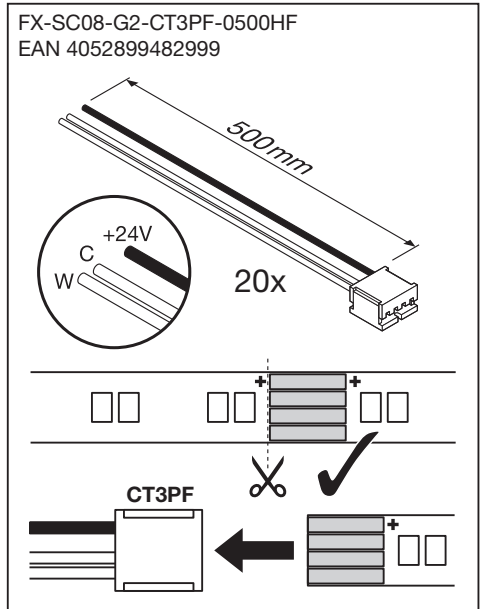

TEC Flex® Tunable White TF2000TW-G1