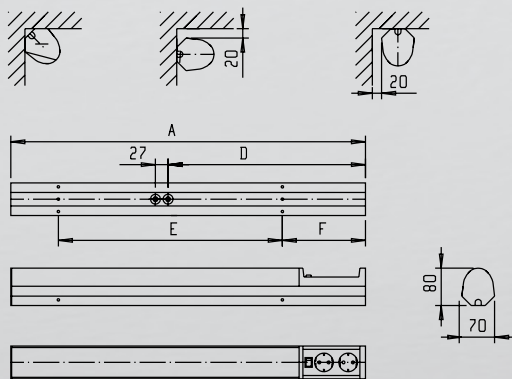

Arbetsplatsarmatur | Work-point luminaire | Työpistevalaisin

Koodi Kod Code	SAP	Tyyppi | Typ | Type	Pituus mm Längd mm Length mm	Kg
41 260 62	CDG341	Onndeli 6W 476mm 830/840 2-OS.PR	476	0,9
41 260 63	CDG345	Onndeli 8W 616mm 830/840 2-OS.PR	616	1,2
41 260 64	CDG344	Onndeli 9W 770mm 830/840 2-OS.PR	770	1,3
41 260 65	CDG338	Onndeli 21W 1377mm 830/840 2-OS.PR	1377	1,9
41 260 66	CDG337	Onndeli 9W 907mm 830/840 2x2-OS.PR	907	1,6

	CODE	A	D	E	F
Deli LED 6W	CDG341	476	318	190	198
Deli LED 8W	CDG345	616	273	400	183
Deli LED 9W	CDG344	770	319	480	186
Deli LED 21W	CDG338	1377	520	770	303