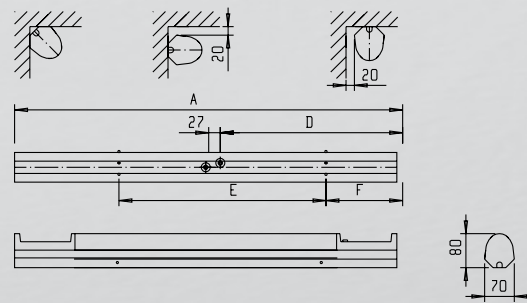

CODE	A	D	E	F
Deli LED 9W 2x2	CDG337	907	319	537	187