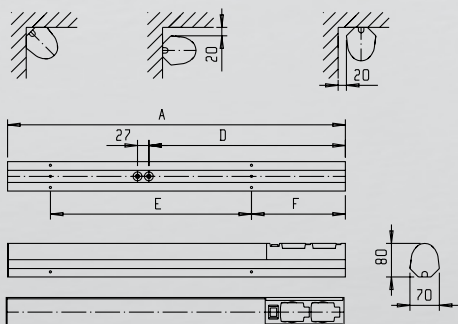

Badrumsarmatur | Bathroom luminaire | Kylpyhuonevalaisin

Koodi Kod Code	SAP	Tyyppi | Typ | Type	Pituus mm Längd mm Lenght mm	Kg
41 260 67	CDG340	Onnsani IP44 9W 629mm 830/840 ilm.kytk	629	1,1
41 260 68	CDG339	Onnsani IP44 9W 629mm 830/840 kytk	629	1,1
41 260 69	CDG343	Onnsani IP44 9W 814mm 830/840 2-os.pr	814	1,4
41 260 84	CGE810	Onnsani IP44 9W 597mm 830/840C ilm.kytk	597	1,1
41 260 70	CDG342	Onnsani IP44 8W 597mm 830/840 pr+vikav	597	1,7
41 260 71	CDG346	Onnsani IP44 7W 600mm 830/840 1-os.pr	600	1,5
41 030 02	ALT897	SK13 peilikaappikiinnike pari | SK13 skåpfäste | SK13 cabinet bracket		

	CODE	A	D	E	F
Onnsani 9W	CDG340	629	196	503	63
Onnsani 9W kytk	CDG339	629	196	503	63
Onnsani 9W 2-os.pr	CDG343	814	365	480	231
Onnsani 9W	CGE810	597	392	495	52
Onnsani 8W pr+vikav	CDG342	597	392	296	244
Onnsani 7W 1-os.pr	CDG346	600	280	400	148