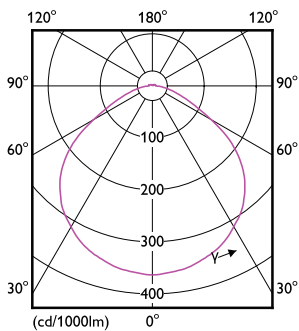

Mittapiirros

TrueForce HB 140W E40 840 WB GM

Product	D	C
TrueForce HB 140W E40 840 WB GM	250 mm	290 mm

Valonjakotiedot

Light Distribution Diagram

General uniform lighting

TrueForce LED Industrial and Retail Mains (Highbay – HPI/SON/HPL)