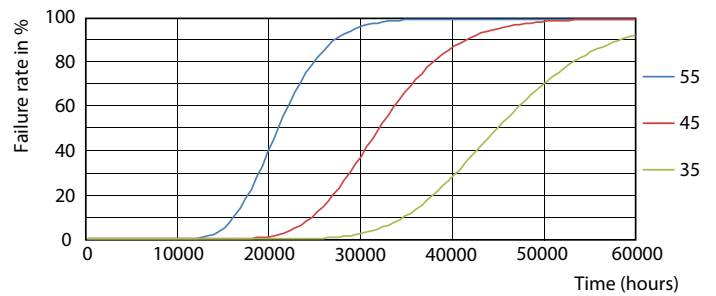

LEDtube COR 1 14,5W 30K FailureRate-LED