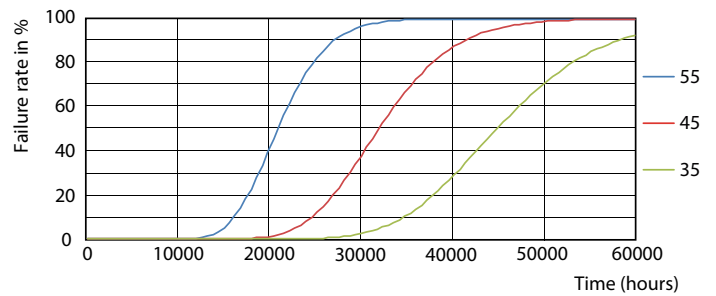

LEDtube COR 114,5W 30K FailureRate-LED