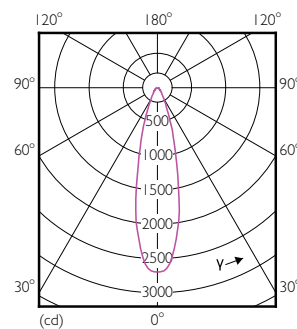

MASTER LEDspot PAR 60W E27 827 25D