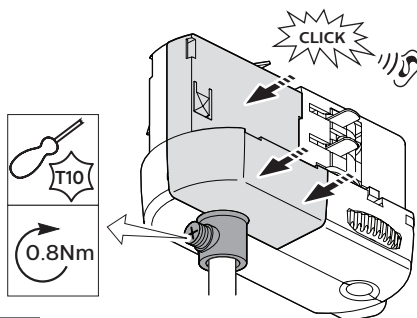

1

Mains (Track)

2

3

4

Choose the phase (1,2 or 3)
before fastening

5

6

7

track-mounted
disassemble

Never shift the
luminaire while
light is on.

- The luminaire shall be installed by a qualified electrician and wired in accordance with the latest IEE electrical regulations or the national requirements.
- The luminaire should only be installed indoors.
- MAX 8W: only use bulbs suitable for this product and keep within the specified wattage.
- In the luminaire only LED based lamps shall be used.
- This luminaire is not suitable for use as emergency lighting.
- If the external flexible cable or cord of this luminaire is damaged, it shall be exclusively replaced by the manufacturer or his service agent or a similar qualified person in order to avoid a hazard.
- Maintain with a dry cloth duster, do not use abrasives or solvents. Avoid liquids on all parts.