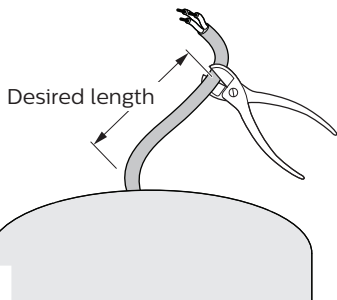

Pendant Surface-mounted

Mains (Canopy)

1

2

3

4

Pendant track-mounted (PT)
GA69

GA 510

1

Mains (Track)

2

3

4

Choose the phase (1,2 or 3)
before fastening

5

6

7

track-mounted
disassemble

Never shift the
luminaire while
light is on.

- The luminaire shall be installed by a qualified electrician and wired in accordance with the latest IEE electrical regulations or the national requirements.
- The luminaire should only be installed indoors.
- MAX 8W: only use bulbs suitable for this product and keep within the specified wattage.
- In the luminaire only LED based lamps shall be used.
- This luminaire is not suitable for use as emergency lighting.
- If the external flexible cable or cord of this luminaire is damaged, it shall be exclusively replaced by the manufacturer or his service agent or a similar qualified person in order to avoid a hazard.
- Maintain with a dry cloth duster, do not use abrasives or solvents. Avoid liquids on all parts.