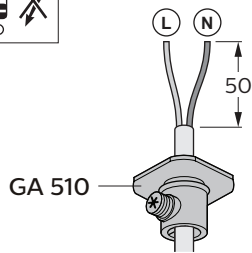

Pendant Surface-mounted

Mains (Canopy)

1

2

3

4

Pendant track-mounted (PT)
GA69

GA 510

1

Mains (Track)

2

3

4

Choose the phase (1,2 or 3)
before fastening

5

6

7

track-mounted
disassemble

Never shift the
luminaire while
light is on.

- The luminaire shall be installed by a qualified electrician and wired in accordance with the latest IEE electrical regulations or the national requirements.
- The luminaire should only be installed indoors.
- MAX 8W: only use bulbs suitable for this product and keep within the specified wattage.
- In the luminaire only LED based lamps shall be used.
- This luminaire is not suitable for use as emergency lighting.
- If the external flexible cable or cord of this luminaire is damaged, it shall be exclusively replaced by the manufacturer or his service agent or a similar qualified person in order to avoid a hazard.
- Maintain with a dry cloth duster, do not use abrasives or solvents. Avoid liquids on all parts.