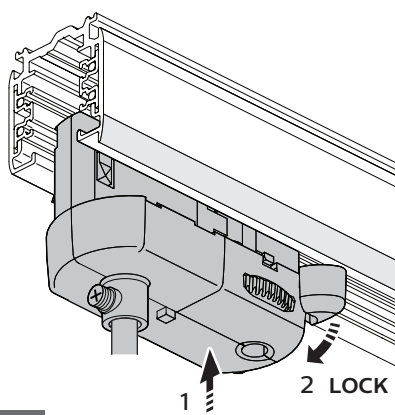

1

Mains (Track)

2

3

4

Choose the phase (1,2 or 3)
before fastening

5

6

7

track-mounted
disassemble

Never shift the
luminaire while
light is on.

- The luminaire shall be installed by a qualified electrician and wired in accordance with the latest IEE electrical regulations or the national requirements.
- The luminaire should only be installed indoors.
- MAX 8W: only use bulbs suitable for this product and keep within the specified wattage.
- In the luminaire only LED based lamps shall be used.
- This luminaire is not suitable for use as emergency lighting.
- If the external flexible cable or cord of this luminaire is damaged, it shall be exclusively replaced by the manufacturer or his service agent or a similar qualified person in order to avoid a hazard.
- Maintain with a dry cloth duster, do not use abrasives or solvents. Avoid liquids on all parts.