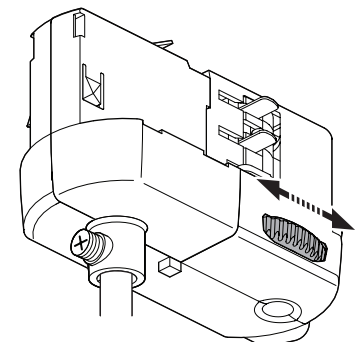

1

Mains (Track)

2

3

4

Choose the phase (1,2 or 3)
before fastening

5

6

7

track-mounted
disassemble

Never shift the
luminaire while
light is on.

- The luminaire shall be installed by a qualified electrician and wired in accordance with the latest IEE electrical regulations or the national requirements.
- The luminaire should only be installed indoors.
- MAX 8W: only use bulbs suitable for this product and keep within the specified wattage.
- In the luminaire only LED based lamps shall be used.
- This luminaire is not suitable for use as emergency lighting.
- If the external flexible cable or cord of this luminaire is damaged, it shall be exclusively replaced by the manufacturer or his service agent or a similar qualified person in order to avoid a hazard.
- Maintain with a dry cloth duster, do not use abrasives or solvents. Avoid liquids on all parts.