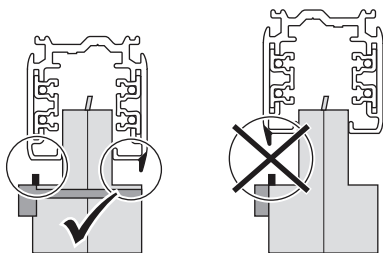

1

Mains (Track)

2

3

4

Choose the phase (1,2 or 3)
before fastening

5

6

7

track-mounted
disassemble

Never shift the
luminaire while
light is on.

- The luminaire shall be installed by a qualified electrician and wired in accordance with the latest IEE electrical regulations or the national requirements.
- The luminaire should only be installed indoors.
- MAX 8W: only use bulbs suitable for this product and keep within the specified wattage.
- In the luminaire only LED based lamps shall be used.
- This luminaire is not suitable for use as emergency lighting.
- If the external flexible cable or cord of this luminaire is damaged, it shall be exclusively replaced by the manufacturer or his service agent or a similar qualified person in order to avoid a hazard.
- Maintain with a dry cloth duster, do not use abrasives or solvents. Avoid liquids on all parts.