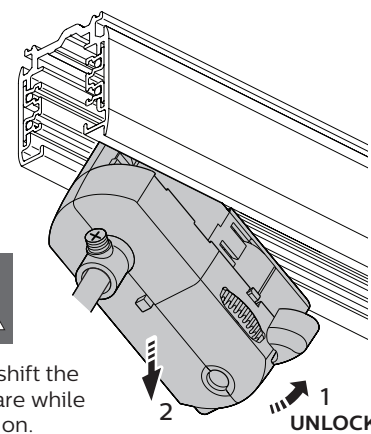

1

Mains (Track)

2

3

4

Choose the phase (1,2 or 3)
before fastening

5

6

7

track-mounted
disassemble

Never shift the
luminaire while
light is on.

- The luminaire shall be installed by a qualified electrician and wired in accordance with the latest IEE electrical regulations or the national requirements.
- The luminaire should only be installed indoors.
- MAX 8W: only use bulbs suitable for this product and keep within the specified wattage.
- In the luminaire only LED based lamps shall be used.
- This luminaire is not suitable for use as emergency lighting.
- If the external flexible cable or cord of this luminaire is damaged, it shall be exclusively replaced by the manufacturer or his service agent or a similar qualified person in order to avoid a hazard.
- Maintain with a dry cloth duster, do not use abrasives or solvents. Avoid liquids on all parts.