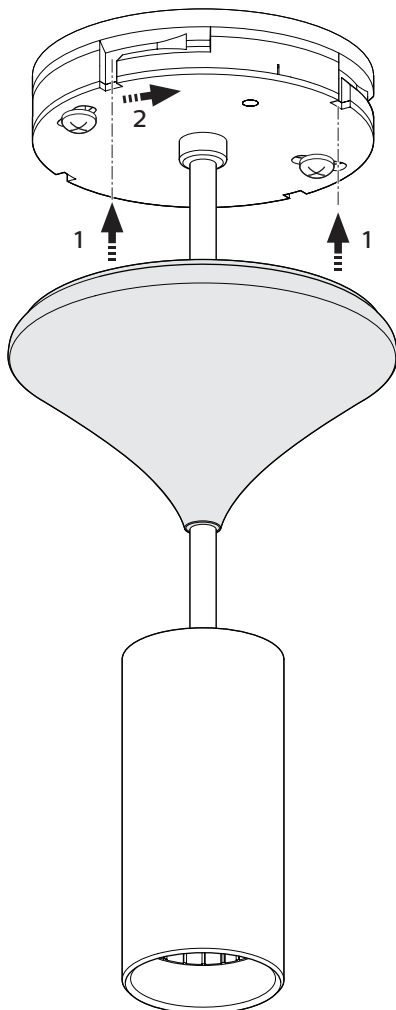

Pendant Surface-mounted

Mains (Canopy)

1

2

3

4

Pendant track-mounted (PT)
GA69

GA 510

1

Mains (Track)

2

3

4

Choose the phase (1,2 or 3)
before fastening

5

6

7

track-mounted
disassemble

Never shift the
luminaire while
light is on.

- The luminaire shall be installed by a qualified electrician and wired in accordance with the latest IEE electrical regulations or the national requirements.
- The luminaire should only be installed indoors.
- MAX 8W: only use bulbs suitable for this product and keep within the specified wattage.
- In the luminaire only LED based lamps shall be used.
- This luminaire is not suitable for use as emergency lighting.
- If the external flexible cable or cord of this luminaire is damaged, it shall be exclusively replaced by the manufacturer or his service agent or a similar qualified person in order to avoid a hazard.
- Maintain with a dry cloth duster, do not use abrasives or solvents. Avoid liquids on all parts.