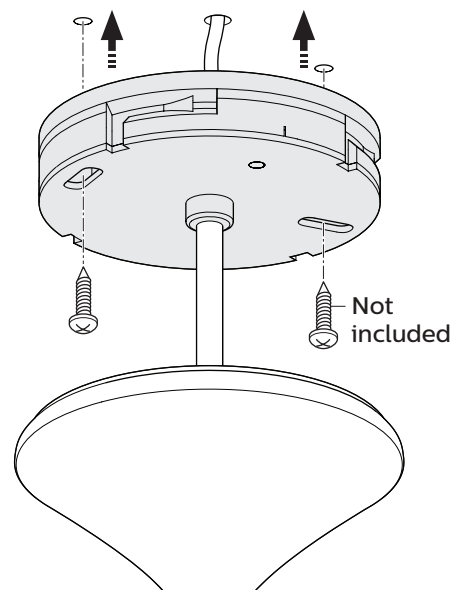

Pendant Surface-mounted

Mains (Canopy)

1

2

3

4

Pendant track-mounted (PT)
GA69

GA 510

1

Mains (Track)

2

3

4

Choose the phase (1,2 or 3)
before fastening

5

6

7

track-mounted
disassemble

Never shift the
luminaire while
light is on.

- The luminaire shall be installed by a qualified electrician and wired in accordance with the latest IEE electrical regulations or the national requirements.
- The luminaire should only be installed indoors.
- MAX 8W: only use bulbs suitable for this product and keep within the specified wattage.
- In the luminaire only LED based lamps shall be used.
- This luminaire is not suitable for use as emergency lighting.
- If the external flexible cable or cord of this luminaire is damaged, it shall be exclusively replaced by the manufacturer or his service agent or a similar qualified person in order to avoid a hazard.
- Maintain with a dry cloth duster, do not use abrasives or solvents. Avoid liquids on all parts.