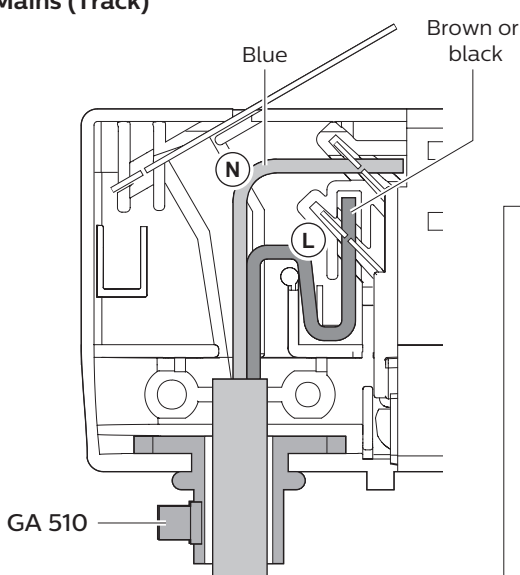

Pendant Surface-mounted

Mains (Canopy)

1

2

3

4

Pendant track-mounted (PT)
GA69

GA 510

1

Mains (Track)

2

3

4

Choose the phase (1,2 or 3)
before fastening

5

6

7

track-mounted
disassemble

Never shift the
luminaire while
light is on.

- The luminaire shall be installed by a qualified electrician and wired in accordance with the latest IEE electrical regulations or the national requirements.
- The luminaire should only be installed indoors.
- MAX 8W: only use bulbs suitable for this product and keep within the specified wattage.
- In the luminaire only LED based lamps shall be used.
- This luminaire is not suitable for use as emergency lighting.
- If the external flexible cable or cord of this luminaire is damaged, it shall be exclusively replaced by the manufacturer or his service agent or a similar qualified person in order to avoid a hazard.
- Maintain with a dry cloth duster, do not use abrasives or solvents. Avoid liquids on all parts.