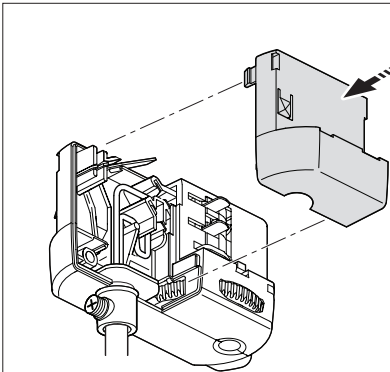

Pendant Surface-mounted

Mains (Canopy)

1

2

3

4

Pendant track-mounted (PT)
GA69

GA 510

1

Mains (Track)

2

3

4

Choose the phase (1,2 or 3)
before fastening

5

6

7

track-mounted
disassemble

Never shift the
luminaire while
light is on.

- The luminaire shall be installed by a qualified electrician and wired in accordance with the latest IEE electrical regulations or the national requirements.
- The luminaire should only be installed indoors.
- MAX 8W: only use bulbs suitable for this product and keep within the specified wattage.
- In the luminaire only LED based lamps shall be used.
- This luminaire is not suitable for use as emergency lighting.
- If the external flexible cable or cord of this luminaire is damaged, it shall be exclusively replaced by the manufacturer or his service agent or a similar qualified person in order to avoid a hazard.
- Maintain with a dry cloth duster, do not use abrasives or solvents. Avoid liquids on all parts.