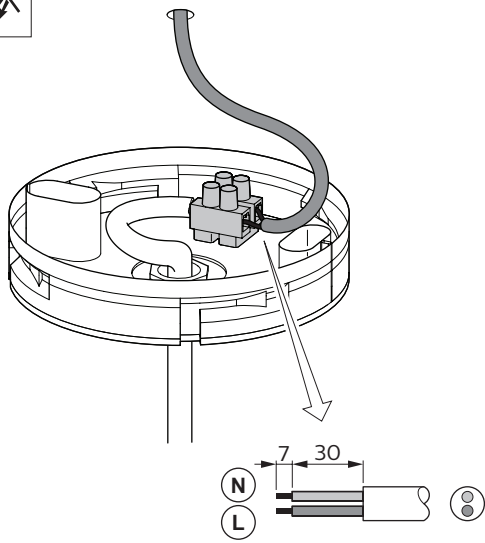

Pendant Surface-mounted

Mains (Canopy)

1

2

3

4

Pendant track-mounted (PT)
GA69

GA 510

1

Mains (Track)

2

3

4

Choose the phase (1,2 or 3)
before fastening

5

6

7

track-mounted
disassemble

Never shift the
luminaire while
light is on.

- The luminaire shall be installed by a qualified electrician and wired in accordance with the latest IEE electrical regulations or the national requirements.
- The luminaire should only be installed indoors.
- MAX 8W: only use bulbs suitable for this product and keep within the specified wattage.
- In the luminaire only LED based lamps shall be used.
- This luminaire is not suitable for use as emergency lighting.
- If the external flexible cable or cord of this luminaire is damaged, it shall be exclusively replaced by the manufacturer or his service agent or a similar qualified person in order to avoid a hazard.
- Maintain with a dry cloth duster, do not use abrasives or solvents. Avoid liquids on all parts.