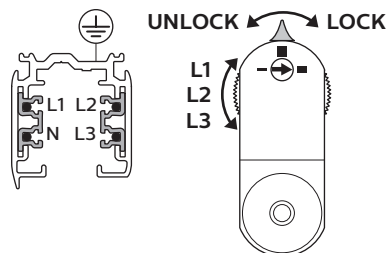

1

Mains (Track)

2

3

4

Choose the phase (1,2 or 3)
before fastening

5

6

7

track-mounted
disassemble

Never shift the
luminaire while
light is on.

- The luminaire shall be installed by a qualified electrician and wired in accordance with the latest IEE electrical regulations or the national requirements.
- The luminaire should only be installed indoors.
- MAX 8W: only use bulbs suitable for this product and keep within the specified wattage.
- In the luminaire only LED based lamps shall be used.
- This luminaire is not suitable for use as emergency lighting.
- If the external flexible cable or cord of this luminaire is damaged, it shall be exclusively replaced by the manufacturer or his service agent or a similar qualified person in order to avoid a hazard.
- Maintain with a dry cloth duster, do not use abrasives or solvents. Avoid liquids on all parts.