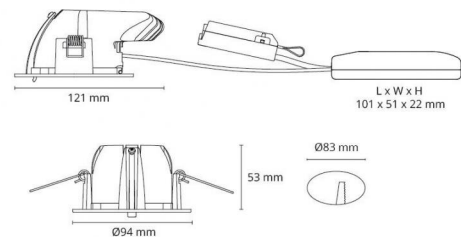

Junistar Exclusive In/Outdoor Graphite 650lm 2700K Ra 98 Trailing edge dimming

Article code: **903204**
 EAN: 7021989032045

Electrical

Wattage: 9W
 System wattage: 10.9W
 Voltage: 230V

Light technic

Type of light source: LED (not exchangeable)
 Light source included: Yes
 Luminous flux: 650lm
 Efficacy: 60 lm/W
 Colour temperature: 2700K
 Colour rendering (CRI): Ra 98
 MacAdams factor: SDCM: 2
 Lifetime: L90/B10>50,000
 Lifetime: L80/B20>100,000
 Light distribution: Direct
 Optic: Reflector
 Beam angle: 42°

Control/Dimming

Type: Trailing edge dimming

Protection

Luminaire class: Class II SELV

Energy and approvals

Energy class: F

Materials and finish

Housing: Aluminium
 Colour: Graphite
 Optics: Tempered glass

Mounting/Connection

Mounting: Recessed, Indoor / Outdoor
 Plug: Screwless terminal block
 Max. luminaires per circuit breaker: B10: 77, B16: 123, C10: 77, C16: 123

Dimensions (mm)

Length (L): 121
 Width (W): 94
 Height (H): 55
 Cut-out: 83
 Ceiling void depth: 53
 Distance to flammable materials: 10mm
 Weight (brutto/netto): 0.38 / 0.38

Packaging

Packing dimensions: 130 x 115 x 95

7 0 2 1 9 8 9 0 3 2 0 4 5