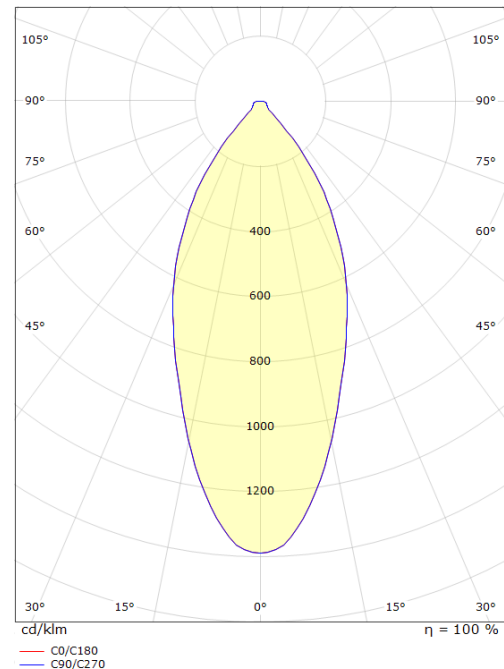

Mounting/Connection

Mounting: Recessed, Indoor / Outdoor
 Plug: Screwless terminal block
 Max. luminaires per circuit breaker: B10: 77, B16: 123, C10: 77, C16: 123

Dimensions (mm)

Length (L): 121
 Width (W): 94
 Height (H): 55
 Cut-out: 83
 Ceiling void depth: 53
 Distance to flammable materials: 10mm
 Weight (brutto/netto): 0.38 / 0.38

Packaging

Packing dimensions: 130 x 115 x 95

7 0 2 1 9 8 9 0 3 2 0 4 5