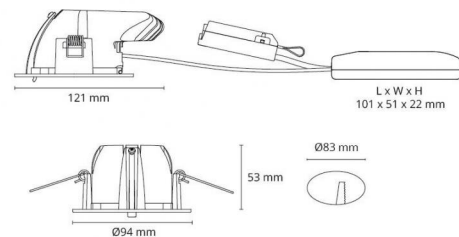

### Light technic

Type of light source: LED (not exchangeable)  
 Light source included: Yes  
 Luminous flux: 730lm  
 Efficacy: 67 lm/W  
 Colour temperature: 4000K  
 Colour rendering (CRI): Ra 98  
 MacAdams factor: SDCM: 2  
 Lifetime: L90/B10>50,000  
 Lifetime: L80/B20>100,000  
 Light distribution: Direct  
 Optic: Reflector  
 Beam angle: 42°

### Mounting/Connection

Mounting: Recessed, Indoor / Outdoor  
 Plug: Screwless terminal block  
 Max. luminaires per circuit breaker: B10: 77, B16: 123, C10: 77, C16: 123

### Dimensions (mm)

Length (L): 121  
 Width (W): 94  
 Height (H): 55  
 Cut-out: 83  
 Ceiling void depth: 53  
 Distance to flammable materials: 10mm  
 Weight (brutto/netto): 0,4 / 0,2

### Packaging

Packing dimensions: 130 x 115 x 95

7 0 2 1 9 8 9 0 3 4 0 3 2