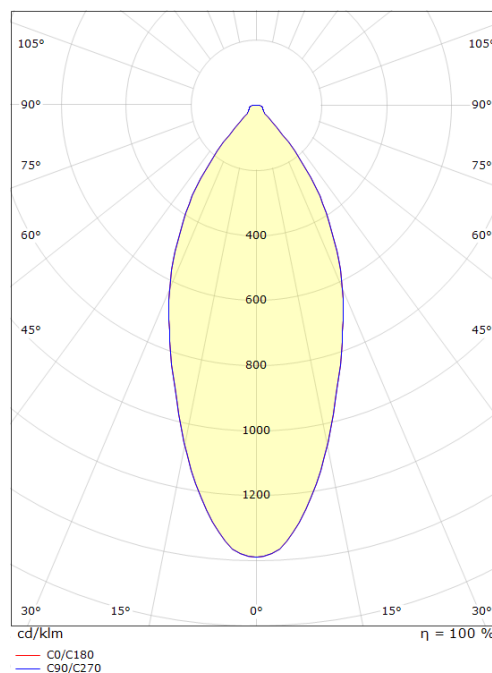

Mounting/Connection

Mounting: Recessed, Indoor / Outdoor
 Plug: Screwless terminal block
 Max. luminaires per circuit breaker: B10: 77, B16: 123, C10: 77, C16: 123

Dimensions (mm)

Length (L): 121
 Width (W): 94
 Height (H): 55
 Cut-out: 83
 Ceiling void depth: 53
 Distance to flammable materials: 10mm
 Weight (brutto/netto): 0.7 / 0.5

Packaging

Packing dimensions: 130 x 115 x 95

7 0 2 1 9 8 9 0 3 4 0 1 8