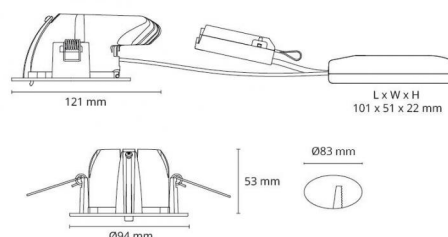

Junistar Exclusive In/Outdoor White 840lm 4000K Ra 98 Trailing edge dimming

Article code: **903401**
 EAN: 7021989034018

Electrical

Wattage: 9W
 System wattage: 10.9W
 Voltage: 230V

Light technic

Type of light source: LED (not exchangeable)
 Light source included: Yes
 Luminous flux: 840lm
 Efficacy: 77 lm/W
 Colour temperature: 4000K
 Colour rendering (CRI): Ra 98
 MacAdams factor: SDCM: 2
 Lifetime: L90/B10>50,000
 Lifetime: L80/B20>100,000
 Light distribution: Direct
 Optic: Reflector
 Beam angle: 42°

Control/Dimming

Type: Trailing edge dimming

Protection

Luminaire class: Class II SELV

Energy and approvals

Energy class: F

Materials and finish

Housing: Aluminium
 Colour: Matte white (RAL 9003)
 Optics: Tempered glass

Mounting/Connection

Mounting: Recessed, Indoor / Outdoor
 Plug: Screwless terminal block
 Max. luminaires per circuit breaker: B10: 77, B16: 123, C10: 77, C16: 123

Dimensions (mm)

Length (L): 121
 Width (W): 94
 Height (H): 55
 Cut-out: 83
 Ceiling void depth: 53
 Distance to flammable materials: 10mm
 Weight (brutto/netto): 0.7 / 0.5

Packaging

Packing dimensions: 130 x 115 x 95

7 0 2 1 9 8 9 0 3 4 0 1 8