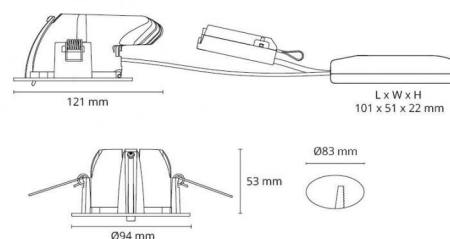

Light technic

Type of light source: LED (not exchangeable)
Light source included: Yes
Luminous flux: 700lm
Efficacy: 64 lm/W
Colour temperature: 3000K
Colour rendering (CRI): Ra 98
MacAdams factor: SDCM: 2
Lifetime: L90/B10>50,000
Lifetime: L80/B20>100,000
Light distribution: Direct
Optic: Reflector
Beam angle: 42°