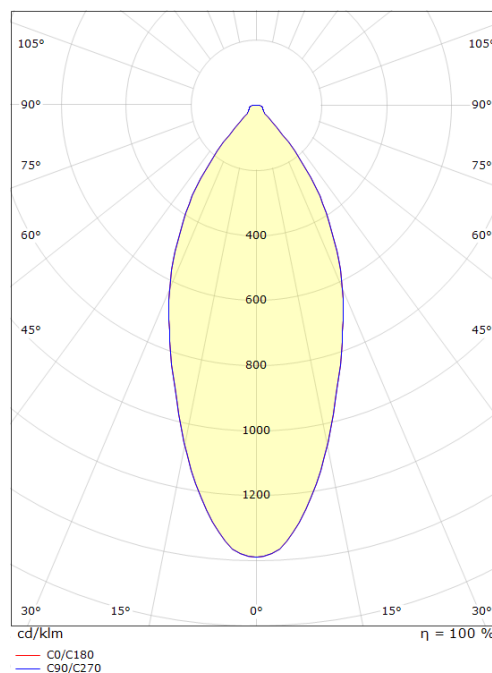

Packaging

Packing dimensions: 130 x 115 x 95