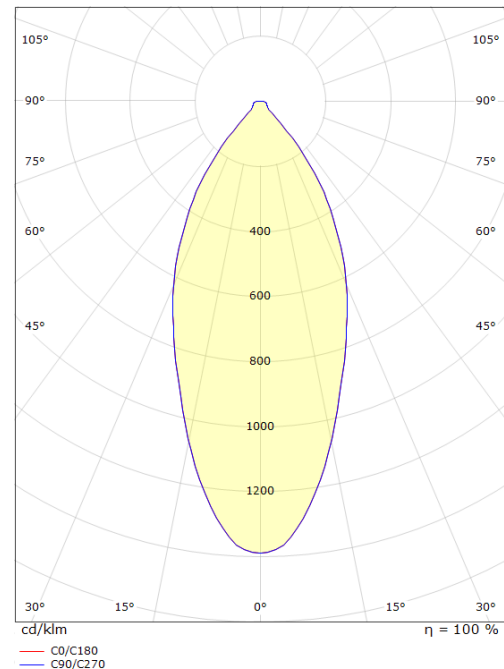

Packaging

Packing dimensions: 130 x 115 x 95