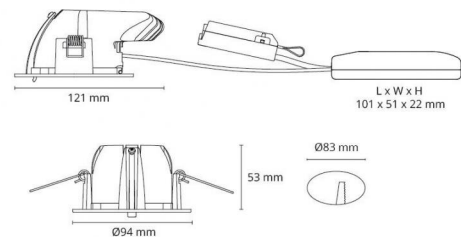

### Light technic

Type of light source: LED (not exchangeable)  
Light source included: Yes  
Luminous flux: 680lm  
Efficacy: 62 lm/W  
Colour temperature: 2700K  
Colour rendering (CRI): Ra 98  
MacAdams factor: SDCM: 2  
Lifetime: L90/B10>50,000  
Lifetime: L80/B20>100,000  
Light distribution: Direct  
Optic: Reflector  
Beam angle: 42°

### Dimensions (mm)

Length (L): 121  
Width (W): 94  
Height (H): 55  
Cut-out: 83  
Ceiling void depth: 53  
Distance to flammable materials: 10mm  
Weight (brutto/netto): 0.38 / 0.38

### Packaging

Packing dimensions: 130 x 115 x 95

7 0 2 1 9 8 9 0 3 2 0 2 1