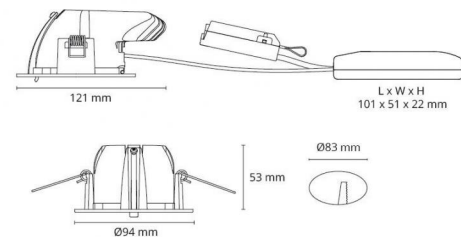

Junistar Exclusive In/Outdoor Graphite 750lm 4000K Ra 98 Trailing edge dimming

Article code: **903404**
 EAN: 7021989034049

Electrical

Wattage: 9W
 System wattage: 10.9W
 Voltage: 230V

Light technic

Type of light source: LED (not exchangeable)
 Light source included: Yes
 Luminous flux: 750lm
 Efficacy: 69 lm/W
 Colour temperature: 4000K
 Colour rendering (CRI): Ra 98
 MacAdams factor: SDCM: 2
 Lifetime: L90/B10>50,000
 Lifetime: L80/B20>100,000
 Light distribution: Direct
 Optic: Reflector
 Beam angle: 42°

Control/Dimming

Type: Trailing edge dimming

Protection

Luminaire class: Class II SELV

Materials and finish

Housing: Aluminium
 Colour: Graphite
 Optics: Tempered glass

Mounting/Connection

Mounting: Recessed, Indoor / Outdoor
 Plug: Screwless terminal block
 Max. luminaires per circuit breaker: B10: 77, B16: 123, C10: 77, C16: 123

Dimensions (mm)

Length (L): 121
 Width (W): 94
 Height (H): 55
 Cut-out: 83
 Ceiling void depth: 53
 Distance to flammable materials: 10mm
 Weight (brutto/netto): 0.38 / 0.38

Packaging

Packing dimensions: 130 x 115 x 95