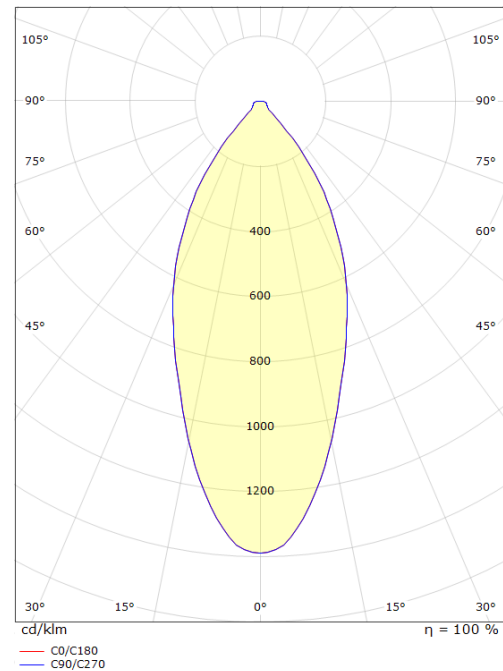

Dimensions (mm)

Length (L): 121
 Width (W): 94
 Height (H): 55
 Cut-out: 83
 Ceiling void depth: 53
 Distance to flammable materials: 10mm
 Weight (brutto/netto): 0.38 / 0.38

Packaging

Packing dimensions: 130 x 115 x 95