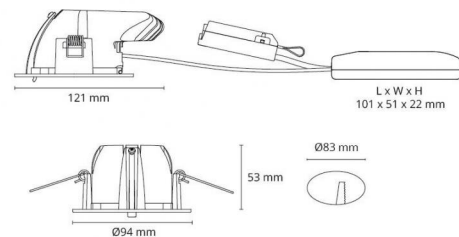

Junistar Exclusive In/Outdoor Graphite 680lm 3000K Ra 98 Trailing edge dimming

Article code: **903304**
 EAN: 7021989033042

Electrical

Wattage: 9W
 System wattage: 10.9W
 Voltage: 230V

Light technic

Type of light source: LED (not exchangeable)
 Light source included: Yes
 Luminous flux: 680lm
 Efficacy: 62 lm/W
 Colour temperature: 3000K
 Colour rendering (CRI): Ra 98
 MacAdams factor: SDCM: 2
 Lifetime: L90/B10>50,000
 Lifetime: L80/B20>100,000
 Light distribution: Direct
 Optic: Reflector
 Beam angle: 42°

Control/Dimming

Type: Trailing edge dimming

Protection

Luminaire class: Class II SELV

Energy and approvals

Energy class: F

Materials and finish

Housing: Aluminium
 Colour: Graphite
 Optics: Tempered glass

Mounting/Connection

Mounting: Recessed, Indoor / Outdoor
 Plug: Screwless terminal block
 Max. luminaires per circuit breaker: B10: 77, B16: 123, C10: 77, C16: 123

Dimensions (mm)

Length (L): 121
 Width (W): 94
 Height (H): 55
 Cut-out: 83
 Ceiling void depth: 53
 Distance to flammable materials: 10mm
 Weight (brutto/netto): 0.38 / 0.38

Packaging

Packing dimensions: 130 x 115 x 95

7 0 2 1 9 8 9 0 3 3 0 4 2