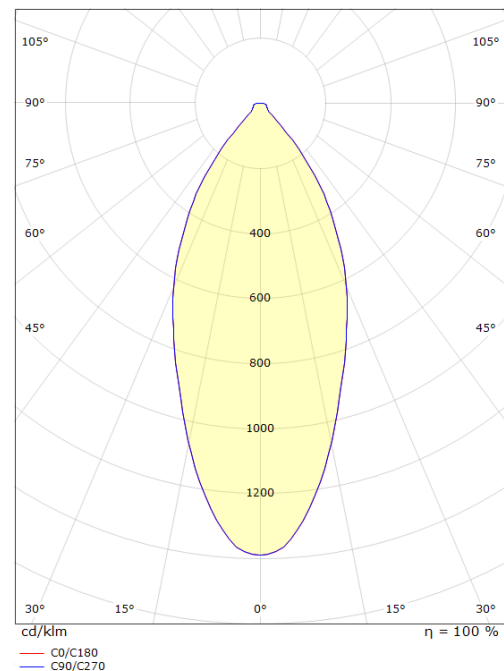

Mounting/Connection

Mounting: Recessed, Indoor / Outdoor
 Plug: Screwless terminal block
 Max. luminaires per circuit breaker: B10: 77, B16: 123, C10: 77, C16: 123

Dimensions (mm)

Length (L): 121
 Width (W): 94
 Height (H): 55
 Cut-out: 83
 Ceiling void depth: 53
 Distance to flammable materials: 10mm
 Weight (brutto/netto): 0.38 / 0.38

Packaging

Packing dimensions: 130 x 115 x 95

7 0 2 1 9 8 9 0 3 3 0 4 2