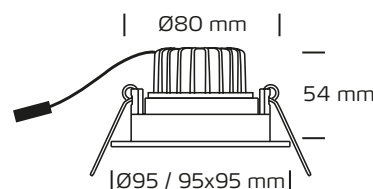

Velia PRO Tilt 9W, 3000K

Technical data

Amperage	500mA
System effect	9W
Light source	CREE LED
Colour temperature	3000 Kelvin
Light intensity	740 Lumen
Colour rendering	CRI>95
Expected lifespan	50,000 hours L90 B10 100,000 hours L70 B50
Dimmable	Yes, using recommended drivers
Flicker free	Yes, according to the new Ecodesign / ErP directive (September 2021)
SVM <0.4	Yes
PstLM <1	Yes
SDCM	<3
Beam angle	38°
Carving dimensions	Ø80 mm
Installation height	54 mm
Exterior dimensions	Ø95 mm / 95 x 95 mm
Tilt angle	30°
IP-class	IP44 (is intended for installation in areas 1 and 2)
Insulation class	Class III
Material	Plastic, aluminium, glass
Environment	Indoor
Warranty	5 years with Nordtronic driver
Approvals	CE

*The drawing is not drawn to scale

Product information

- High colour rendering index (CRI)
- High lumen output
- Glare free
- Flicker free according to the new Ecodesign / ErP directive (September 2021) when using recommended drivers
- Mounting with springs
- Quick and easy mounting
- Ceiling thickness for mounting is up to 26 mm

Item no.	EAN no.	Colour	Front design
30112013	5704629000834	Matt white	Round
30112033	5704629000841	Matt white	Square

Drivers

Item no.	EAN no.	Type
98544013	5704629000902	Triac
98525015	5704629000599	Dali / Push
1889	5704629018891	Dali / Push 0.1-10V