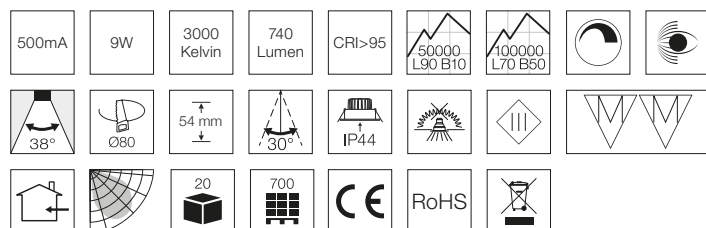

Velia PRO Tilt 9W, 3000K

Technical data

Amperage	500mA
System effect	9W
Light source	CREE LED
Colour temperature	3000 Kelvin
Light intensity	740 Lumen
Colour rendering	CRI>95
Expected lifespan	50,000 hours L90 B10 100,000 hours L70 B50
Dimmable	Yes, using recommended drivers
Flicker free	Yes, according to the new Ecodesign / ErP directive (September 2021)
SVM <0.4	Yes
PstLM <1	Yes
SDCM	<3
Beam angle	38°
Carving dimensions	Ø80 mm
Installation height	54 mm
Exterior dimensions	Ø95 mm / 95 x 95 mm
Tilt angle	30°
IP-class	IP44 (is intended for installation in areas 1 and 2)
Insulation class	Class III
Material	Plastic, aluminium, glass
Environment	Indoor
Warranty	5 years with Nordtronic driver
Approvals	CE

*The drawing is not drawn to scale

Product information

- High colour rendering index (CRI)
- High lumen output
- Glare free
- Flicker free according to the new Ecodesign / ErP directive (September 2021) when using recommended drivers
- Mounting with springs
- Quick and easy mounting
- Ceiling thickness for mounting is up to 26 mm

Item no.	EAN no.	Colour	Front design
30112013	5704629000834	Matt white	Round
30112033	5704629000841	Matt white	Square

Drivers

Item no.	EAN no.	Type
98544013	5704629000902	Triac
98525015	5704629000599	Dali / Push
1889	5704629018891	Dali / Push 0.1-10V