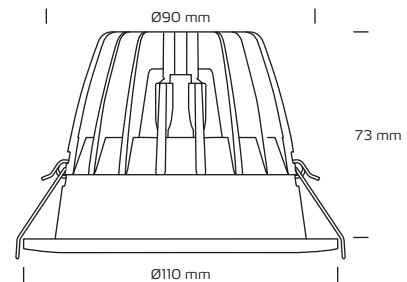

Zita 15W, 3000K

Technical data

Hole diameter:	Ø90 mm
Height:	73 mm
Front size:	Ø110 mm
Amperage / voltage:	350mA / 36V
System effect:	15W
Light source:	Integrated CITIZEN LED, 3000 Kelvin
Light intensity:	1080 Lumen
Colour rendering:	CRI>90
SDCM:	3
Beam angle:	36°
Dimmable:	Yes
IP-class:	IP20 / IP44 (is intended for installation in areas 1 and 2)
Insulation class:	Class III / II
Material:	Plastic, aluminium
Possibility of through wiring:	5-pole connector box for loop in and out with DALI / Push and mains
Colour code:	RAL 9003

*The drawing is not drawn to scale

Product information

- UGR<19
- FlickerFree
- DALI / PUSH Cc driver
- Quick and easy mounting
- Mounting with springs
- Screwless terminal block in the connector box
- Possibility of mounting with cable or 16 mm flex tube
- Ceiling thickness for mounting is up to 25 mm