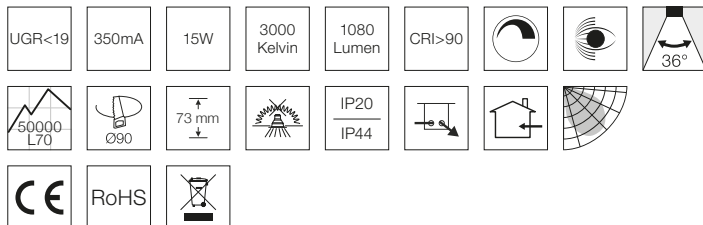

Zita 15W, 3000K

Technical data

Hole diameter:	Ø90 mm
Height:	73 mm
Front size:	Ø110 mm
Amperage / voltage:	350mA / 36V
System effect:	15W
Light source:	Integrated CITIZEN LED, 3000 Kelvin
Light intensity:	1080 Lumen
Colour rendering:	CRI>90
SDCM:	3
Beam angle:	36°
Dimmable:	Yes
IP-class:	IP20 / IP44 (is intended for installation in areas 1 and 2)
Insulation class:	Class III / II
Material:	Plastic, aluminium
Possibility of through wiring:	5-pole connector box for loop in and out with DALI / Push and mains
Colour code:	RAL 9003

*The drawing is not drawn to scale

Product information

- UGR<19
- FlickerFree
- DALI / PUSH Cc driver
- Quick and easy mounting
- Mounting with springs
- Screwless terminal block in the connector box
- Possibility of mounting with cable or 16 mm flex tube
- Ceiling thickness for mounting is up to 25 mm