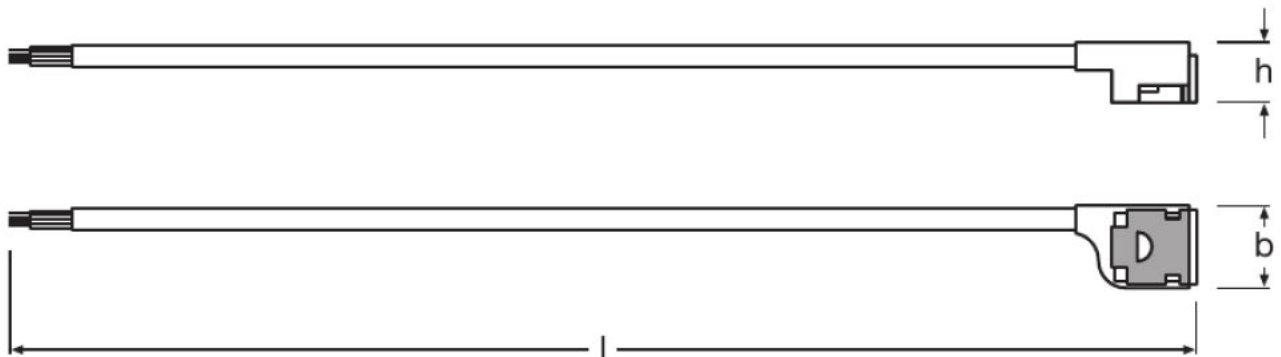

LF -4PIN Protect