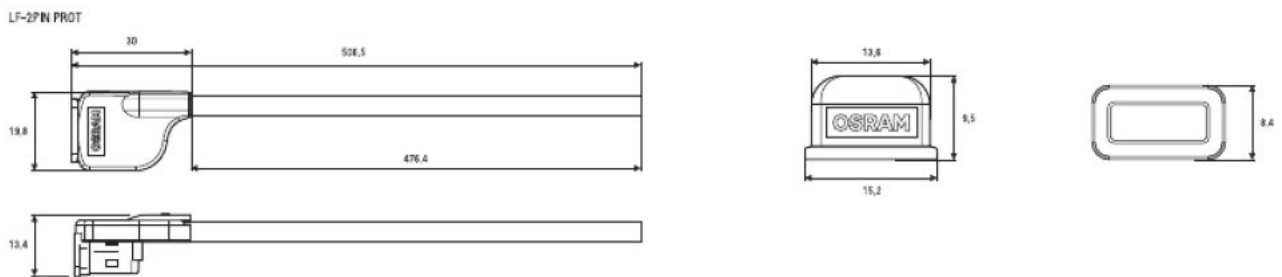

#### Dimensions & weight

Product description	Product weight	Length	Height	Width
LF-CLIP -FIXTURE PROTECT	0.31 g	27.0 mm	5.7 mm	6.0 mm
LF -2CONN Protect	16.00 g	30.0 mm	13.4 mm	19.8 mm
LF -ENDCAP Protect	0.50 g	13.7 mm	8.0 mm	10.0 mm
LF -2PIN Protect	16.00 g	30.0 mm	13.4 mm	19.8 mm
LF -2CONN IP67 LP	16.00 g	30.0 mm	13.4 mm	19.8 mm
LF -2PIN IP67 LP	16.00 g	30.0 mm	13.4 mm	19.8 mm
LF -ENDCAP IP67 LP	0.50 g	13.7 mm	7.0 mm	10.0 mm
FX -SC08-G2-C2PF-IP54-0500	8.30 g	510.0 mm	8.2 mm	15.7 mm
FX -SC08-G2--BTJ-IP54	4.00 g	30.0 mm	8.2 mm	15.7 mm
LF -4CONN Protect	20.00 g	30.0 mm	13.4 mm	19.8 mm
LF -4PIN Protect	20.00 g	30.0 mm	13.4 mm	19.8 mm

### Product line drawing

---

LF-CLIP -FIXTURE PROTECT

LF-2CONN PROT

---

LF -2CONN Protect, LF -2CONN IP67 LP

---

LF -ENDCAP Protect, LF -ENDCAP IP67 LP