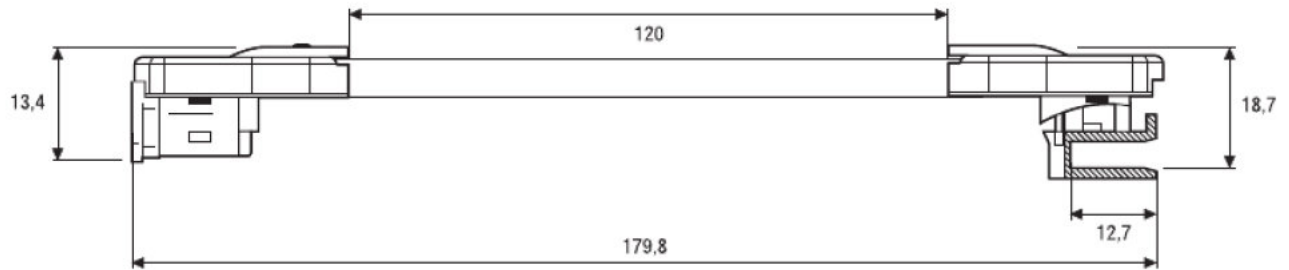

Product family datasheet

LF-4CONN PROT

LF -4CONN Protect