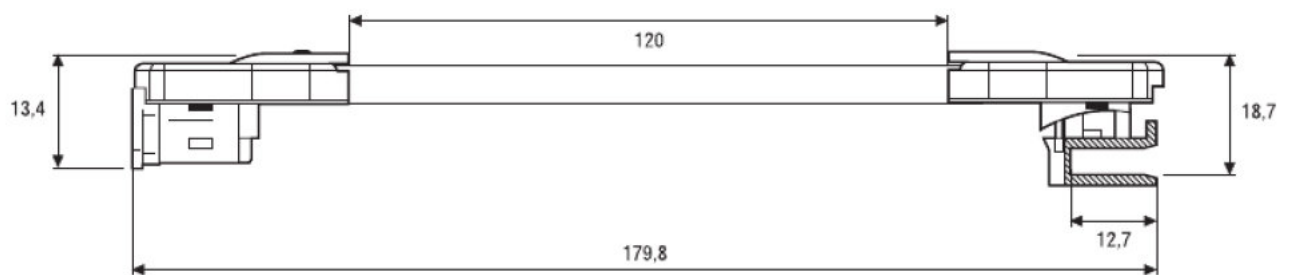

Product family datasheet

Product line drawing

LF-CLIP -FIXTURE PROTECT

LF-2CONN PROT

LF -2CONN Protect, LF -2CONN IP67 LP