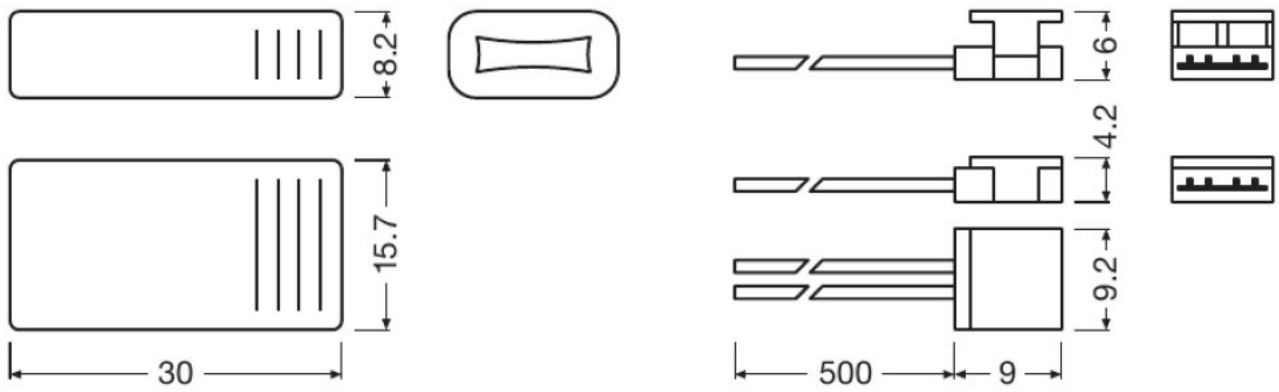

Product family datasheet

FX -SC08-G2-C2PF-IP54-0500

FX -SC08-G2--BTJ-IP54