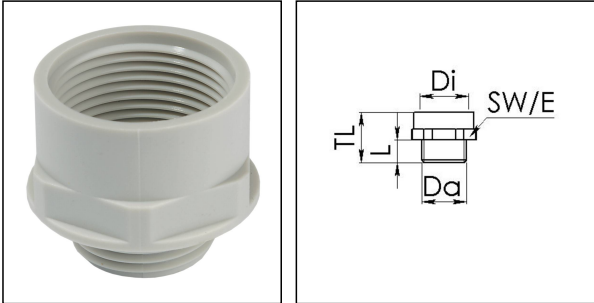

APM 48/63

Adaptor polyamide, RAL 7035, Pg48 / M63

Products may differ in size, colour and appearance to those shown. If you require further information or customisation, please contact us directly.

Material	Polyamide, fibre reinforced
Temp. range min	-40 °C
Temp. range max	100 °C
Glow wire test	650 °C
Thread type outer	PG
Ø outer thread	48
Length screw-in thread L	15 mm
Thread type inner	M
Ø inner thread	63
Lead inner	1,5
Length internal thread	15,5 mm
Total length TL	33 mm
Key width SW	68 mm
Collar diameter (E)	72 mm
Form	A
Product Color	RAL 7035
Order no. RAL 7035	10063677
Type	APM 48/63
Packing unit	5
ETIM-Classification	EC000938