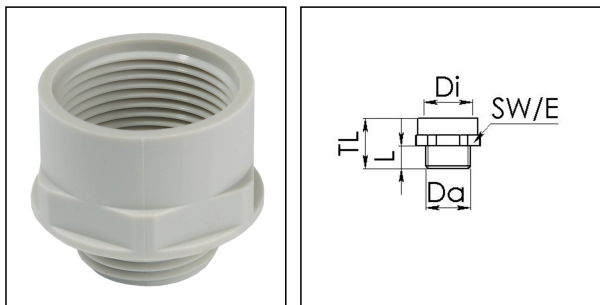

## AMP 40/29

Adaptor polyamide, RAL 7035, M40 / Pg29

Products may differ in size, colour and appearance to those shown. If you require further information or customisation, please contact us directly.

|                                 |                             |
|---------------------------------|-----------------------------|
| <b>Material</b>                 | Polyamide, fibre reinforced |
| <b>Temp. range min</b>          | -40 °C                      |
| <b>Temp. range max</b>          | 100 °C                      |
| <b>Glow wire test</b>           | 650 °C                      |
| <b>Thread type outer</b>        | M                           |
| <b>Ø outer thread</b>           | 40                          |
| <b>Lead outer</b>               | 1,5                         |
| <b>Length screw-in thread L</b> | 12 mm                       |
| <b>Thread type inner</b>        | PG                          |
| <b>Ø inner thread</b>           | 29                          |
| <b>Length internal thread</b>   | 15,5 mm                     |
| <b>Total length TL</b>          | 30 mm                       |
| <b>Key width SW</b>             | 46 mm                       |
| <b>Collar diameter (E)</b>      | 51 mm                       |
| <b>Form</b>                     | A                           |
| <b>Product Color</b>            | RAL 7035                    |
| <b>Order no. RAL 7035</b>       | 10063643                    |
| <b>Type</b>                     | AMP 40/29                   |
| <b>Packing unit</b>             | 10                          |
| <b>ETIM-Classification</b>      | EC000938                    |