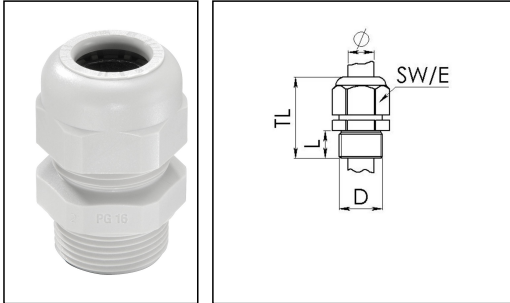

SKV 16

Cable gland, polyamide, Pg 16, RAL 7035

Products may differ in size, colour and appearance to those shown. If you require further information or customisation, please contact us directly.

Material cable gland	Polyamide
Material sealing gasket	EPDM
Temp. range min	-40 °C
Temp. range max	100 °C
Protection class	IP68 (5 bar 30 min)
Thread type	PG
Ø Connection thread D	16
Length screw-in thread L	11 mm
Ø cable diameter min	8 mm
Ø cable diameter max	14 mm
Key width SW	27 mm
Collar diameter (E)	29 mm
Total length TL	38 mm - 44 mm
Glow wire test	750 °C
Type of cable anchorage	A
Product Color	RAL 7035
Order no. RAL 7035	10066404
Type	SKV 16
Packing unit	50
ETIM-Classification	EC000441