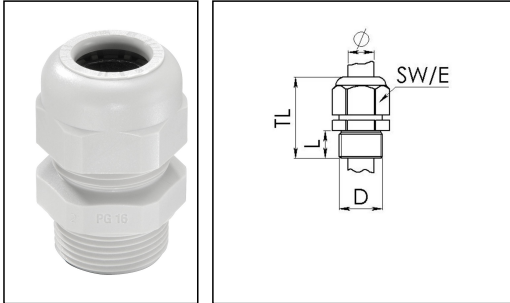

SKV 13,5

Cable gland, polyamide, Pg 13,5 RAL 7035

Products may differ in size, colour and appearance to those shown. If you require further information or customisation, please contact us directly.

Material cable gland	Polyamide
Material sealing gasket	EPDM
Temp. range min	-40 °C
Temp. range max	100 °C
Protection class	IP68 (5 bar 30 min)
Thread type	PG
Ø Connection thread D	13,5
Length screw-in thread L	10 mm
Ø cable diameter min	6 mm
Ø cable diameter max	12 mm
Key width SW	24 mm
Collar diameter (E)	26 mm
Total length TL	35 mm - 41 mm
Glow wire test	750 °C
Type of cable anchorage	A
Product Color	RAL 7035
Order no. RAL 7035	10066403
Type	SKV 13,5
Packing unit	50
ETIM-Classification	EC000441