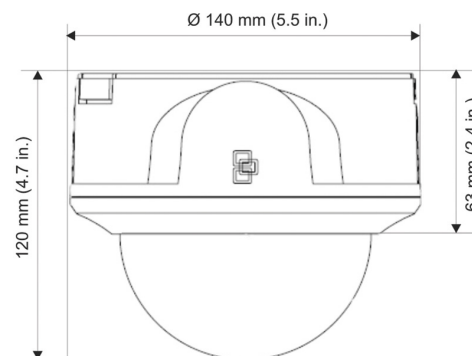

- Maximum Resolution: 1600x1200 @ 12.5 fps
- Maximum Real Time Resolution: 1280x960 @ 25 fps (HD)
- Designed to PSIA and ONVIF open standards
- H.264 compression with dual streaming functionality
- Edge recording up to 32GB SDHC card
- 1/3" CMOS image sensor
- Digital D/N
- 1.5 Lux (Color)
- Motion detection (396 zones)
- Privacy masking (396 zones)
- 2 Input/Output
- Vandal-Resistant (IK10)