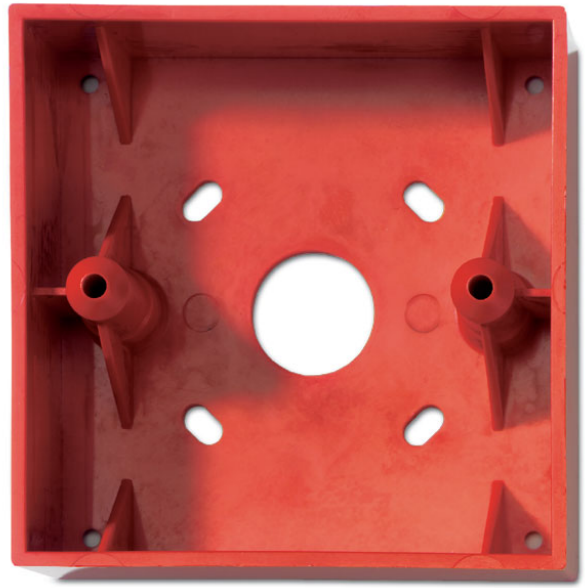

DM788

Surface mount box without connectors, RED

General

The DM788 is a RED surface mount box. It is used as an accessory for surface mounting DMN700 series manual call points.

-
- Easy to install
 - For surface mounting of manual call points

DM788

Surface mount box without connectors, RED

Physical	
Dimensions (l x w x h)	87 x 87 x 32 mm
Material	Self-extinguishing Noryl SE100
Colour	Red - RAL N°3020
Environmental	
Operating temperature	-40° to +85°C
Relative humidity	max. 90% RV

DM788

Surface mount box without connectors, RED