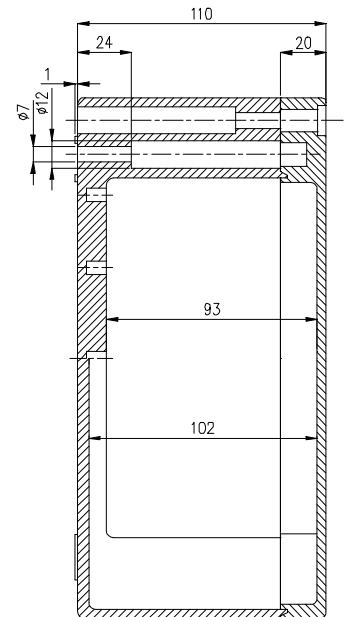

TECHNICAL INFORMATION:

Standard colour: RAL 7001
Ingress protection: IP 67 (IEC 529)
Flame resistance:

Temp.range in cont. use: Max. +80 °C
Temp. range of material: - 50 °C - + 120 °C

ACCESSORIES

DIN-Rail	ARH 12	DIN-Rail	ARH 26	DIN-Rail	ARM 0818
DIN-Rail	ARH 16	DIN-Rail	ARH 36	DIN-Rail	ARM 0825
DIN-Rail	ARH 1636	DIN-Rail	ARH 40	Fastening lug	MRS 28540
DIN-Rail	ARH 1656	DIN-Rail	ARH 60	Fastening lug	MRS 28541
DIN-Rail	ARH 22	DIN-Rail	ARM 0610		
DIN-Rail	ARH 2320	DIN-Rail	ARM 0615		
DIN-Rail	ARH 2328	DIN-Rail	ARM 0808		
DIN-Rail	ARH 2333	DIN-Rail	ARM 0813