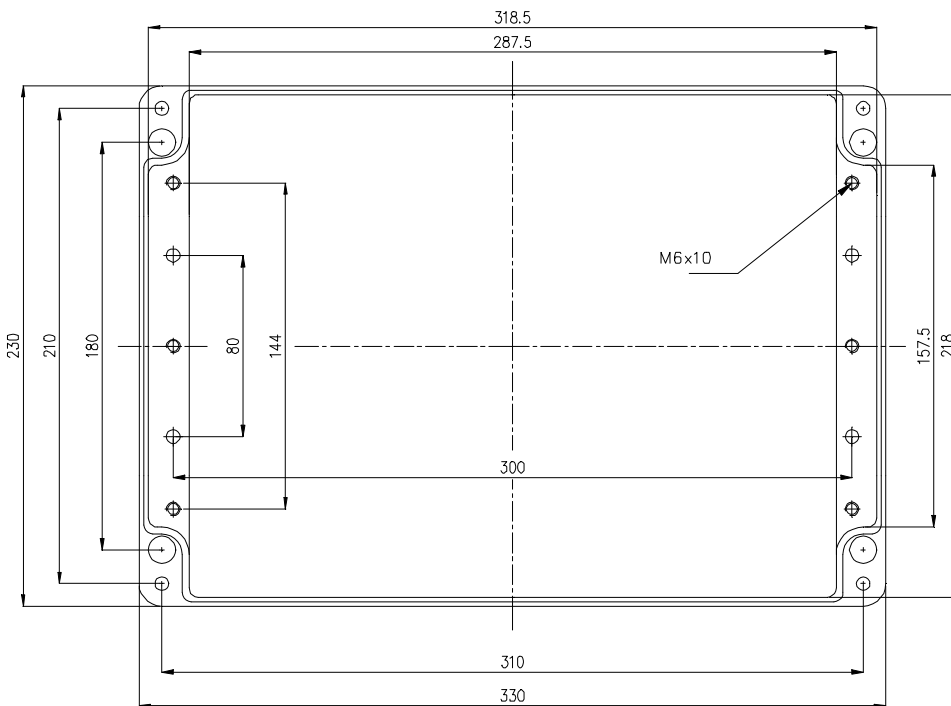

This is a sample photo.

ORDER SYMBOL: AL 233311

EL.number **EAN:** 6418074004253
 Sweden:
 Denmark: 8212004812
 Finland: 3423637

INCLUDING:
 Enclosure body, cover with Neoprene gasket, cover screws, and earth screws.

APPROVALS:
 USA: UL Type 1, 4, 4X, 12, 13 (E75645 Vol.1 Sec.6)
 EURO: IP 67/IP 66
 OTHERS: IEC 529

FIBOX EURONORM II AL

TECHNICAL INFORMATION:

Standard colour: RAL 7001
 Ingress protection: IP 67 (IEC 529)
 Flame resistance:

Temp.range in cont. use: Max. +80 °C
 Temp. range of material: - 50 °C - + 120 °C

ACCESSORIES

DIN-Rail	ARH 12	DIN-Rail	ARH 26	DIN-Rail	ARM 0818
DIN-Rail	ARH 16	DIN-Rail	ARH 36	DIN-Rail	ARM 0825
DIN-Rail	ARH 1636	DIN-Rail	ARH 40	Fastening lug	MRS 28540
DIN-Rail	ARH 1656	DIN-Rail	ARH 60	Fastening lug	MRS 28541
DIN-Rail	ARH 22	DIN-Rail	ARM 0610		
DIN-Rail	ARH 2320	DIN-Rail	ARM 0615		
DIN-Rail	ARH 2328	DIN-Rail	ARM 0808		
DIN-Rail	ARH 2333	DIN-Rail	ARM 0813		