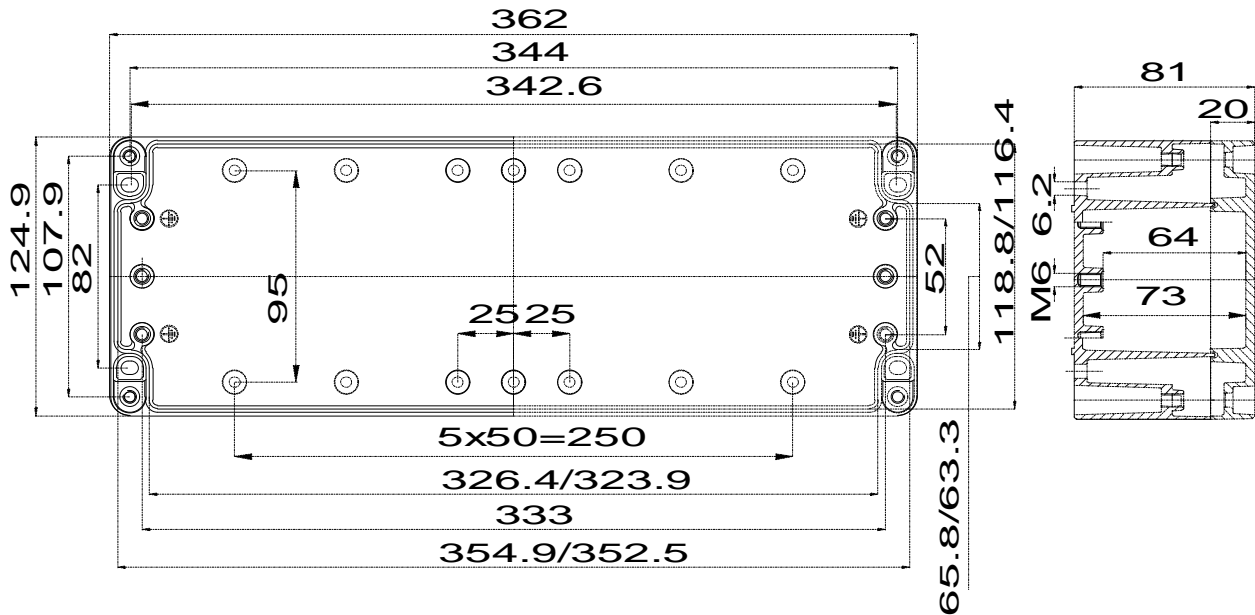

This is a sample photo.

ORDER SYMBOL: AL 123608

EL.number **EAN:** 6418074004178
 Sweden: 2536323
 Denmark: 8212004728
 Finland: 3423621

INCLUDING:
 Enclosure body, cover with PUR gasket, cover screws, 4 mounting screws and 2 earth screws.

APPROVALS:
 USA: UL Type 1, 4, 4X, 12, 13 (E75645 Vol.1 Sec.6)
 EURO: IP 67/IP 66
 OTHERS: IEC 529

FIBOX EURONORM II AL

TECHNICAL INFORMATION:

Standard colour: RAL 7001
 Ingress protection: IP 67 (IEC 529)
 Flame resistance:

Temp.range in cont. use: Max. +80 °C
 Temp. range of material: - 50 °C - + 120 °C

ACCESSORIES

DIN-Rail	ARH 12	DIN-Rail	ARH 26	DIN-Rail	ARM 0818
DIN-Rail	ARH 16	DIN-Rail	ARH 36	DIN-Rail	ARM 0825
DIN-Rail	ARH 1636	DIN-Rail	ARH 40	Fastening lug	MRS 28540
DIN-Rail	ARH 1656	DIN-Rail	ARH 60	Fastening lug	MRS 28541
DIN-Rail	ARH 22	DIN-Rail	ARM 0610		
DIN-Rail	ARH 2320	DIN-Rail	ARM 0615		
DIN-Rail	ARH 2328	DIN-Rail	ARM 0808		
DIN-Rail	ARH 2333	DIN-Rail	ARM 0813		