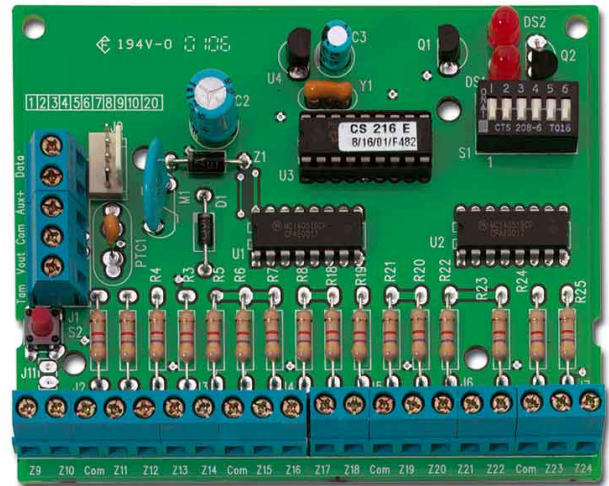

Product Data Sheet

CS216

Input Expander 16 Zones

Standard Features

- Additional optional tamper switch capability
- Power isolation
- Remote location or inside panel housing installation

CS216

Input Expander 16 Zones

Specifications

Ordering Information

Part No.	Description
ATS1643	Steel housing for ATS1211 and ATS1221 input expanders. Steel housing for CS208/CS216 input expander & CS507 output expander on CSX75 range.
ATS1647	ATS Large plastic housing for input expanders and small DGP's
CS216	Input Expander 16 zones
DHX75AC	Empty Housing - Multi-purpose