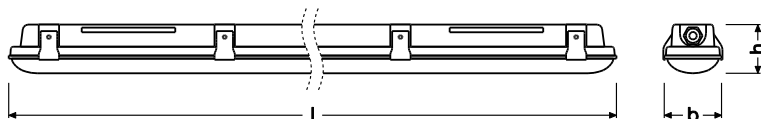

Technical data

Product description	GTIN (EAN)	Nominal wattage [W]	Nominal voltage [V]	Power factor [λ]	Luminous flux [lm]	Luminaire efficacy [lm/W]	Colour temperature [K]	CRI index [Ra]
DampProofLED 1200 39W/6500K IP65	4058075000865	39W	230V	> 0.9	4400	115	6500K	>80
DampProofLED 1500 55W/6500K IP65	4058075000889	55W	230V	> 0.9	6400	115	6500K	>80
DampProofLED 1200 21W/4000K IP65	4058075000902	21W	230V	> 0.9	2400	115	4000K	>80
DampProofLED 1200 39W/4000K IP65	4058075000926	39W	230V	> 0.9	4400	115	4000K	>80
DampProofLED 1500 30W/4000K IP65	4058075000940	30W	230V	> 0.9	3500	115	4000K	>80
DampProofLED 1500 55W/4000K IP65	4058075000964	55W	230V	> 0.9	6400	115	4000K	>80

Product description	Beam angle	Rated life time L70 / B50 [h]	Type of protection IP rating	Protection class	Product size l x w or Ø [mm]	Height h [mm]	Body colour
DampProofLED 1200 39W/6500K IP65	n/a	50000	65	I	1200 x 95	78	grey
DampProofLED 1500 55W/6500K IP65	n/a	50000	65	I	1500 x 95	78	grey
DampProofLED 1200 21W/4000K IP65	n/a	50000	65	I	1200 x 95	78	grey
DampProofLED 1200 39W/4000K IP65	n/a	50000	65	I	1200 x 95	78	grey
DampProofLED 1500 30W/4000K IP65	n/a	50000	65	I	1500 x 95	78	grey
DampProofLED 1500 55W/4000K IP65	n/a	50000	65	I	1500 x 95	78	grey

Packaging information

Product description	GTIN (EAN)	Dimensions EAN10 l x w x h [mm]	Gross weight EAN 10 [g]	Volume [dm³]	Packaging unit [Pieces/unit]
DampProofLED 1200 21W/4000K IP65	4058075000902	1205 x 102 x 84	1999	13.05	6
DampProofLED 1200 39W/4000K IP65	4058075000926	1205 x 102 x 84	1999	13.05	6
DampProofLED 1200 39W/6500K IP65	4058075000865	1205 x 102 x 84	1999	13.05	6
DampProofLED 1500 30W/4000K IP65	4058075000940	1505 x 102 x 84	2726	16.25	6
DampProofLED 1500 55W/4000K IP65	4058075000964	1505 x 102 x 84	2726	16.25	6
DampProofLED 1500 55W/6500K IP65	4058075000889	1505 x 102 x 84	2726	16.25	6

Disclaimer

Subject to change without notice. Errors and omission excepted. Always make sure to use the most recent release.