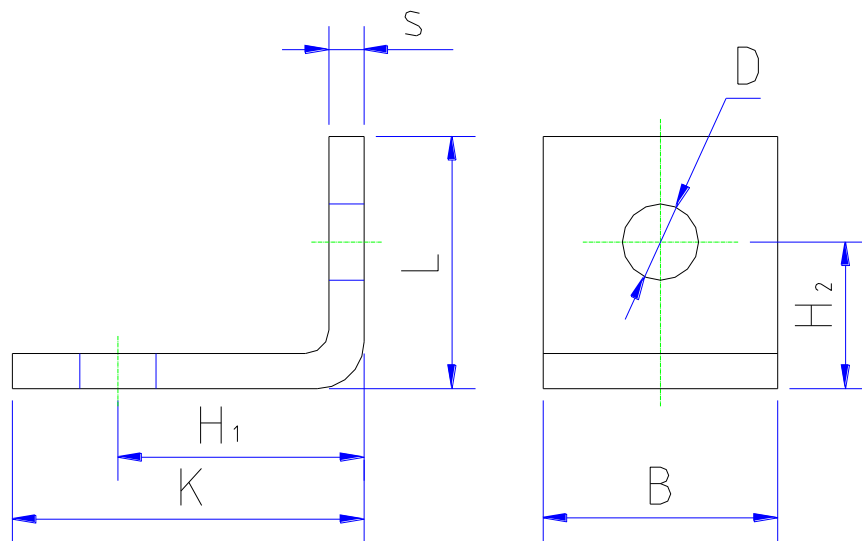

TEHNILISED ANDMED TECHNICAL DATA

TOODE: L – raud
PRODUCT: L – bar

Kood Reference	Tüüp Type	D (mm)	B x s (mm)	K (mm)	L (mm)	H ₁ (mm)	H ₂ (mm)
030304	L 30	11,0	30 x 4,0	58	41	41	25
030306	L 50	11,0	40 x 4,0	61	43	46	27
030308	L 70	13,0	40 x 6,0	60	43	42	25