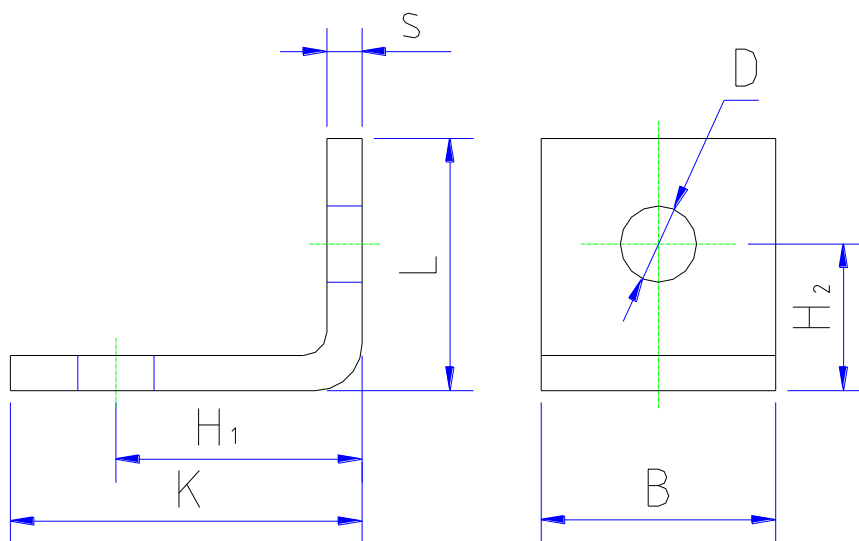

TEHNILISED ANDMED TECHNICAL DATA

TOODE: L – raud
PRODUCT: L – bar

Kood Reference	Tüüp Type	D (mm)	B x s (mm)	K (mm)	L (mm)	H ₁ (mm)	H ₂ (mm)
030304	L 30	11,0	30 x 4,0	58	41	41	25
030306	L 50	11,0	40 x 4,0	61	43	46	27
030308	L 70	13,0	40 x 6,0	60	43	42	25