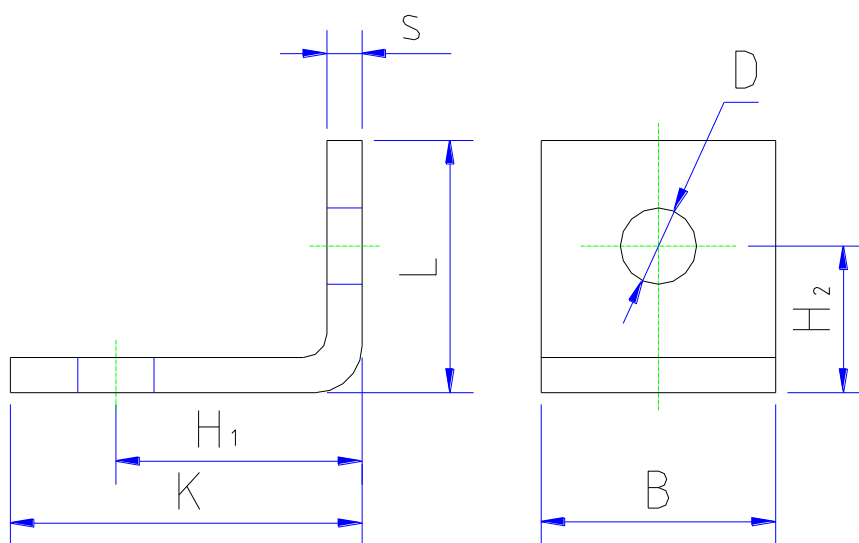

TEHNILISED ANDMED TECHNICAL DATA

TOODE: L – raud
PRODUCT: L – bar

Kood Reference	Tüüp Type	D (mm)	B x s (mm)	K (mm)	L (mm)	H ₁ (mm)	H ₂ (mm)
030304	L 30	11,0	30 x 4,0	58	41	41	25
030306	L 50	11,0	40 x 4,0	61	43	46	27
030308	L 70	13,0	40 x 6,0	60	43	42	25