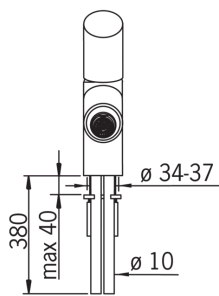

EAN: 6414150059667

www.oras.com/en/products/oras/product/8618

Bidet faucet with ball-joint aerator. The faucet includes a rapid pop-up waste.

Design: Wiel Arets

- Bathroom
- Single lever
- Deck mounted
- Chrome
- Fixed spout
- Swivel
- Push pop-up waste without draw-rod

Technical data

Flow properties

Flow-rate at 300 kPa	0.2 l/s
Pressure loss with flow (0.1 l/s)	75 kPa

Technical properties

Hot water supply	max. +80°C
Working pressure	50 - 1000 kPa

Regulations

Noise class	I (ISO 3822)
-------------	---------------------

Type approvals

STF certificate	VTT-RTH-04955-08
-----------------	-------------------------

Spare parts

SP8618

	Code
01	158890
02	158726
03	859103V
04	600065V
05	158697
06	232511
07	232211
08	158727/10