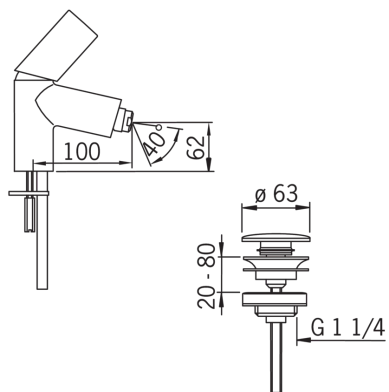

EAN: 6414150059667

www.oras.com/en/products/oras/product/8618

Bidet faucet with ball-joint aerator. The faucet includes a rapid pop-up waste.

Design: Wiel Arets

- Bathroom
- Single lever
- Deck mounted
- Chrome
- Fixed spout
- Swivel
- Push pop-up waste without draw-rod

Technical data

Flow properties

Flow-rate at 300 kPa	0.2 l/s
Pressure loss with flow (0.1 l/s)	75 kPa

Technical properties

Hot water supply	max. +80°C
Working pressure	50 - 1000 kPa

Regulations

Noise class	I (ISO 3822)
-------------	---------------------

Type approvals

STF certificate	VTT-RTH-04955-08
-----------------	-------------------------

Spare parts

SP8618

	Code
01	158890
02	158726
03	859103V
04	600065V
05	158697
06	232511
07	232211
08	158727/10