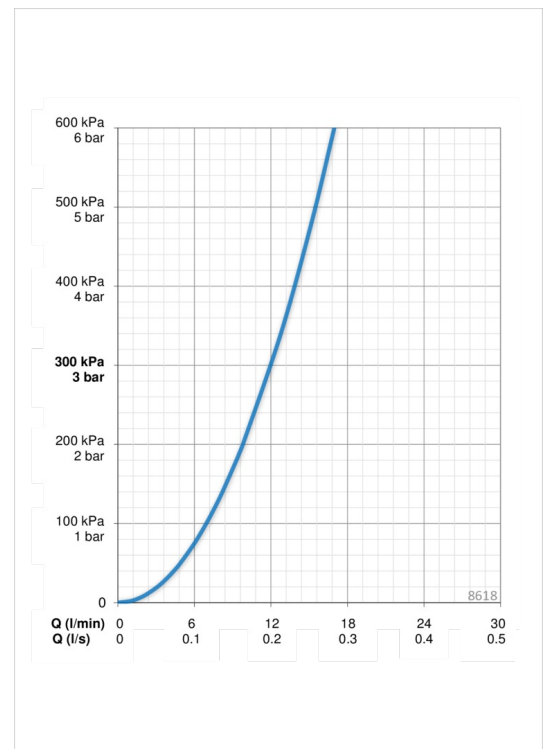

Type approvals

STF certificate	VTT-RTH-04955-08