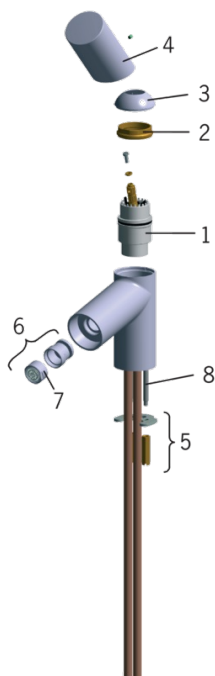

EAN: 6414150059667

www.oras.com/en/products/oras/product/8618

Bidet faucet with ball-joint aerator. The faucet includes a rapid pop-up waste.

Design: Wiel Arets

- Bathroom
- Single lever
- Deck mounted
- Chrome
- Fixed spout
- Swivel
- Push pop-up waste without draw-rod

Technical data

Flow properties

Flow-rate at 300 kPa	0.2 l/s
Pressure loss with flow (0.1 l/s)	75 kPa

Technical properties

Hot water supply	max. +80°C
Working pressure	50 - 1000 kPa

Regulations

Noise class	I (ISO 3822)
-------------	---------------------

Type approvals

STF certificate	VTT-RTH-04955-08
-----------------	-------------------------

Spare parts

SP8618

	Code
01	158890
02	158726
03	859103V
04	600065V
05	158697
06	232511
07	232211
08	158727/10