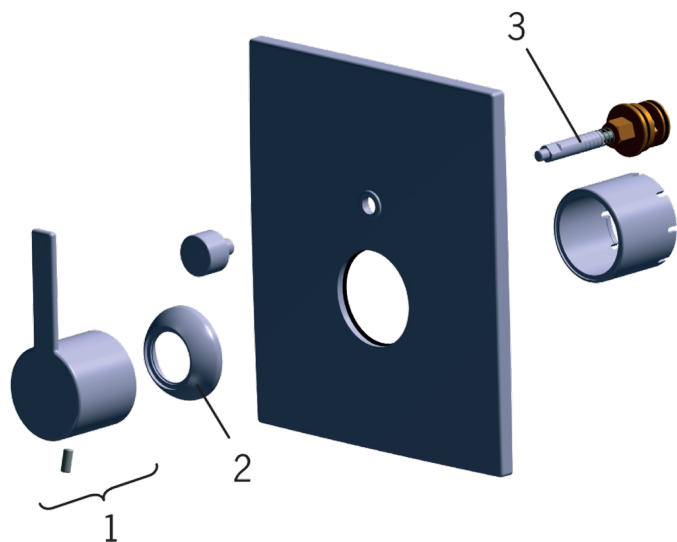

EAN: 6414150046704

www.oras.com/en/products/oras/product/8598

IL BAGNO ALESSI One by Oras
cover part for concealed shower faucet
for Oras No. 8586

- Shower
- Trim Kit, Single lever
- Wall mounted for concealed unit
- Chrome

Technical data

Technical properties

Hot water supply

max. +80°C

Working pressure

100 - 1000 kPa

Spare parts

SP8598