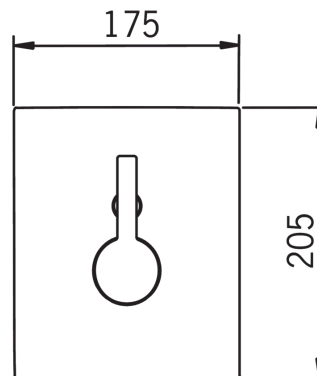

EAN: 6414150046704

www.oras.com/en/products/oras/product/8598

IL BAGNO ALESSI One by Oras
cover part for concealed shower faucet
for Oras No. 8586

- Shower
- Trim Kit, Single lever
- Wall mounted for concealed unit
- Chrome

Technical data

Technical properties

Hot water supply

max. +80°C

Working pressure

100 - 1000 kPa

Spare parts

SP8598